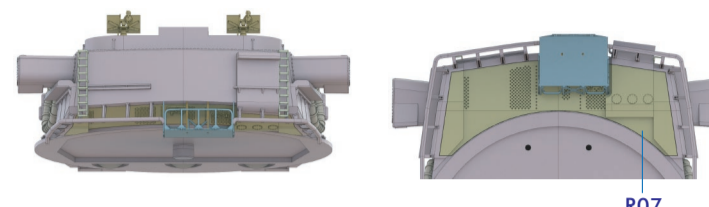

< 16in. 45 Cal. Main Gun >

No.1 Turret

No.2 Turret

No.3 Turret

< 5in. 38Cal. Mk.28 Gun >

< Mk.51 Director >

< Mk.57 Director >

< Target Designator >

< 12in Signal Lamp >

< 40mm Quad Bofor >

< 20mm Oerlikon >

< Anchor >

< Deck Winch >

< 36in Searchlight >

R8 Low Angle R14 High Angle