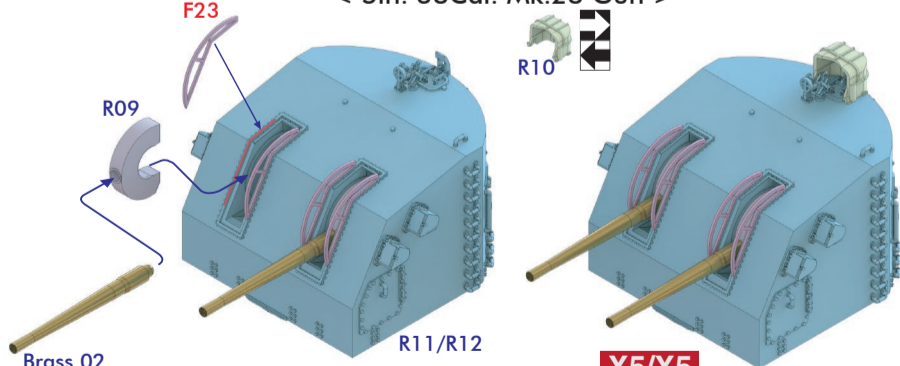

< 16in. 45 Cal. Main Gun >

No.1 Turret

No.2 Turret

No.3 Turret

< 5in. 38Cal. Mk.28 Gun >

< Mk.51 Director >

< Mk.57 Director >

< Target Designator >

< 12in Signal Lamp >

< 40mm Quad Bofor >

< 20mm Oerlikon >

< Anchor >

< Deck Winch >

< 36in Searchlight >

R8 Low Angle R14 High Angle