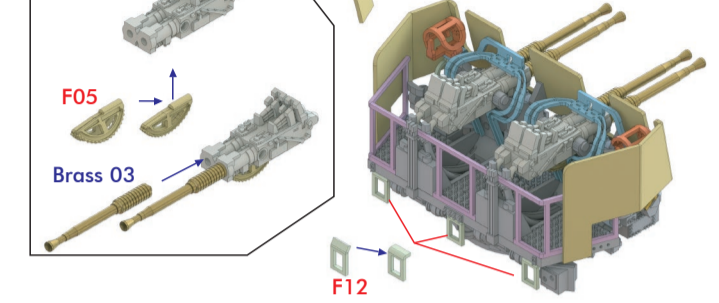

< 16in. 45 Cal. Main Gun >

No.1 Turret

No.2 Turret

No.3 Turret

< 5in. 38Cal. Mk.28 Gun >

< Mk.51 Director >

< Mk.57 Director >

< Target Designator >

< 12in Signal Lamp >

< 40mm Quad Bofor >

< 20mm Oerlikon >

< Anchor >

< Deck Winch >

< 36in Searchlight >

R8 Low Angle R14 High Angle