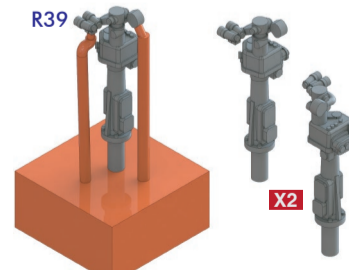

< 16in. 45 Cal. Main Gun >

No.1 Turret

No.2 Turret

No.3 Turret

< 5in. 38Cal. Mk.28 Gun >

< Mk.51 Director >

< Mk.57 Director >

< Target Designator >

< 12in Signal Lamp >

< 40mm Quad Bofor >

< 20mm Oerlikon >

< Anchor >

< Deck Winch >

< 36in Searchlight >

R8 Low Angle R14 High Angle