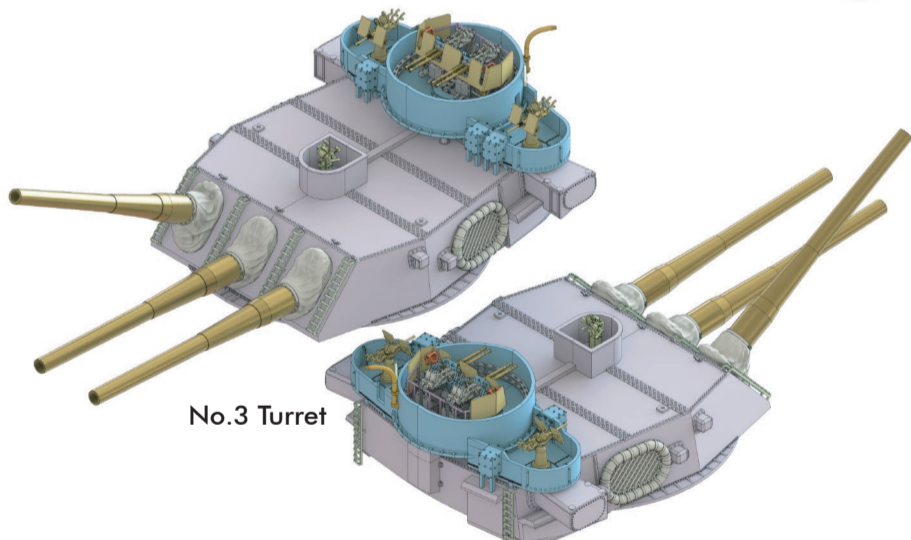

< 16in. 45 Cal. Main Gun >

No.1 Turret

No.2 Turret

No.3 Turret

< 5in. 38Cal. Mk.28 Gun >

< Mk.51 Director >

< Mk.57 Director >

< Target Designator >

< 12in Signal Lamp >

< 40mm Quad Bofor >

< 20mm Oerlikon >

< Anchor >

< Deck Winch >

< 36in Searchlight >

R8 Low Angle R14 High Angle