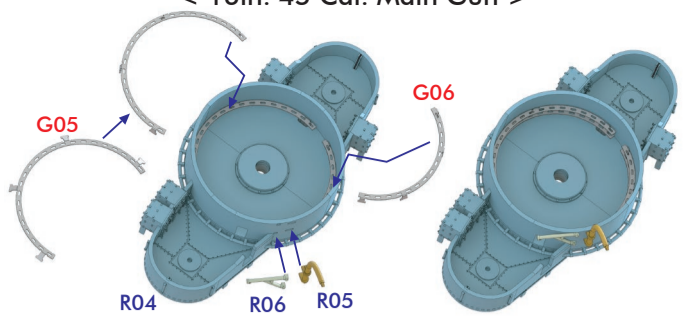

< 16in. 45 Cal. Main Gun >

No.1 Turret

No.2 Turret

No.3 Turret

< 5in. 38Cal. Mk.28 Gun >

< Mk.51 Director >

< Mk.57 Director >

< Target Designator >

< 12in Signal Lamp >

< 40mm Quad Bofor >

< 20mm Oerlikon >

< Anchor >

< Deck Winch >

< 36in Searchlight >

R8 Low Angle R14 High Angle