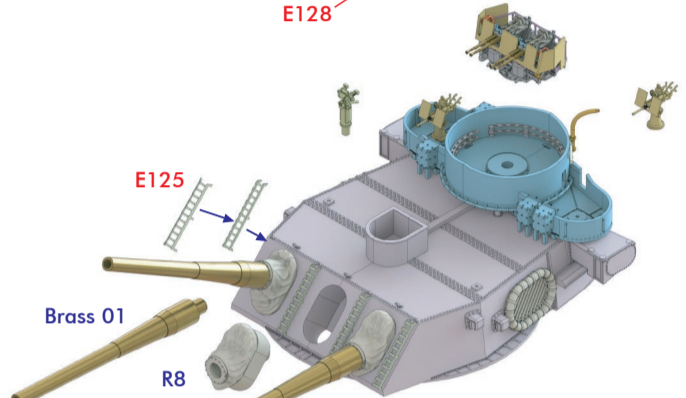

< 16in. 45 Cal. Main Gun >

No.1 Turret

No.2 Turret

No.3 Turret

< 5in. 38Cal. Mk.28 Gun >

< Mk.51 Director >

< Mk.57 Director >

< Target Designator >

< 12in Signal Lamp >

< 40mm Quad Bofor >

< 20mm Oerlikon >

< Anchor >

< Deck Winch >

< 36in Searchlight >

R8 Low Angle R14 High Angle