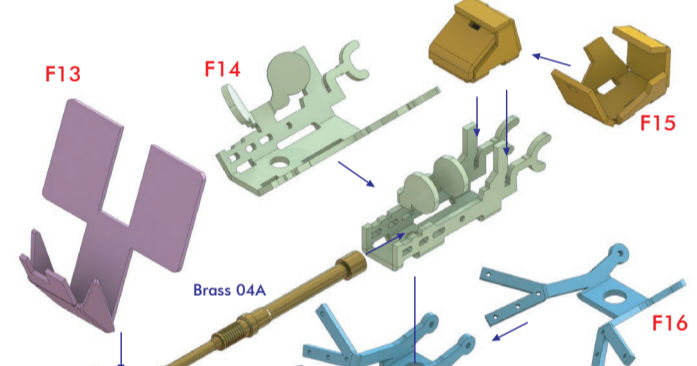

< 16in. 45 Cal. Main Gun >

No.1 Turret

No.2 Turret

No.3 Turret

< 5in. 38Cal. Mk.28 Gun >

< Mk.51 Director >

< Mk.57 Director >

< Target Designator >

< 12in Signal Lamp >

< 40mm Quad Bofor >

< 20mm Oerlikon >

< Anchor >

< Deck Winch >

< 36in Searchlight >

R8 Low Angle R14 High Angle