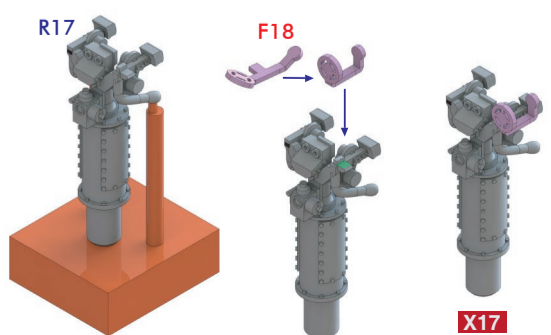

< 16in. 45 Cal. Main Gun >

No.1 Turret

No.2 Turret

No.3 Turret

< 5in. 38Cal. Mk.28 Gun >

< Mk.51 Director >

< Mk.57 Director >

< Target Designator >

< 12in Signal Lamp >

< 40mm Quad Bofor >

< 20mm Oerlikon >

< Anchor >

< Deck Winch >

< 36in Searchlight >

R8 Low Angle R14 High Angle