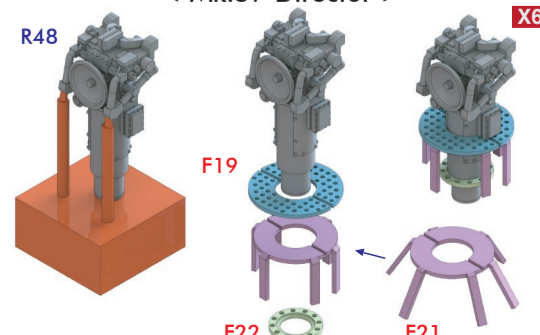

< 16in. 45 Cal. Main Gun >

No.1 Turret

No.2 Turret

No.3 Turret

< 5in. 38Cal. Mk.28 Gun >

< Mk.51 Director >

< Mk.57 Director >

< Target Designator >

< 12in Signal Lamp >

< 40mm Quad Bofor >

< 20mm Oerlikon >

< Anchor >

< Deck Winch >

< 36in Searchlight >

R8 Low Angle R14 High Angle