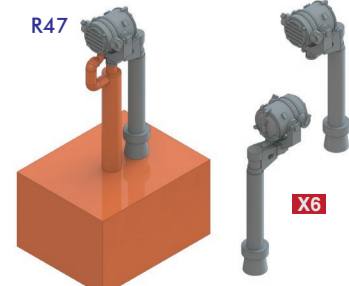

< 16in. 45 Cal. Main Gun >

No.1 Turret

No.2 Turret

No.3 Turret

< 5in. 38Cal. Mk.28 Gun >

< Mk.51 Director >

< Mk.57 Director >

< Target Designator >

< 12in Signal Lamp >

< 40mm Quad Bofor >

< 20mm Oerlikon >

< Anchor >

< Deck Winch >

< 36in Searchlight >

R8 Low Angle R14 High Angle