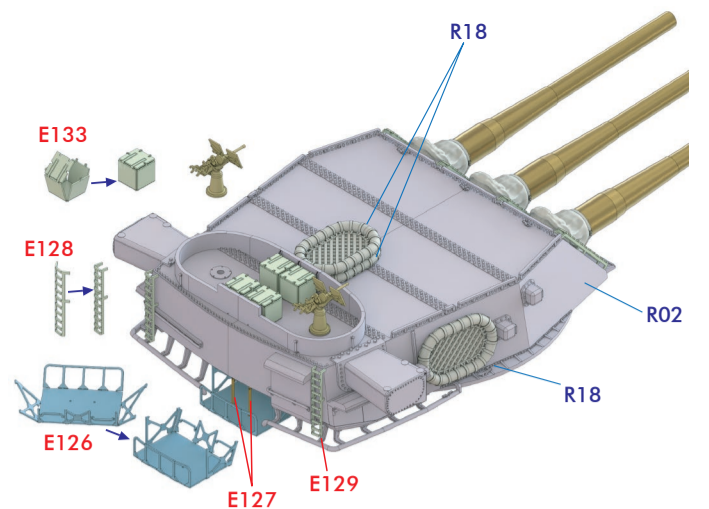

< 16in. 45 Cal. Main Gun >

No.1 Turret

No.2 Turret

No.3 Turret

< 5in. 38Cal. Mk.28 Gun >

< Mk.51 Director >

< Mk.57 Director >

< Target Designator >

< 12in Signal Lamp >

< 40mm Quad Bofor >

< 20mm Oerlikon >

< Anchor >

< Deck Winch >

< 36in Searchlight >

R8 Low Angle R14 High Angle