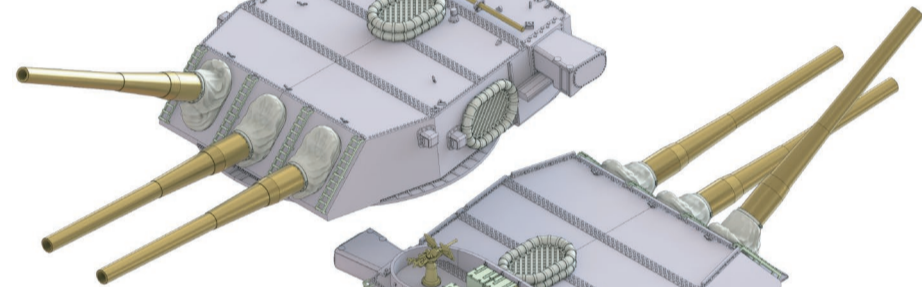

< 16in. 45 Cal. Main Gun >

No.1 Turret

No.2 Turret

No.3 Turret

< 5in. 38Cal. Mk.28 Gun >

< Mk.51 Director >

< Mk.57 Director >

< Target Designator >

< 12in Signal Lamp >

< 40mm Quad Bofor >

< 20mm Oerlikon >

< Anchor >

< Deck Winch >

< 36in Searchlight >

R8 Low Angle R14 High Angle