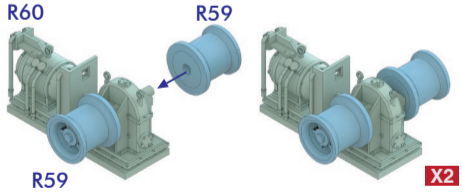

< 12in Signal Lamp >

< 40mm Quad Bofor >

< 20mm Oerlikon >

< Anchor >

< Deck Winch >

< 36in Searchlight >

R8 Low Angle R14 High Angle