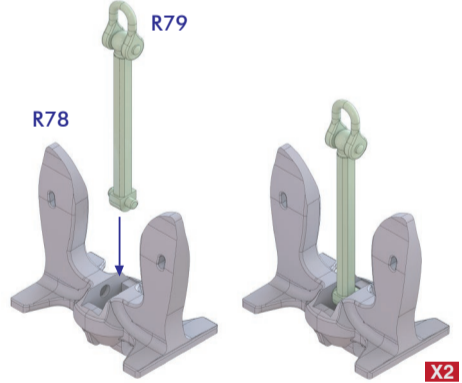

< 16in. 45 Cal. Main Gun >

No.1 Turret

No.2 Turret

No.3 Turret

< 5in. 38Cal. Mk.28 Gun >

< Mk.51 Director >

< Mk.57 Director >

< Target Designator >

< 12in Signal Lamp >

< 40mm Quad Bofor >

< 20mm Oerlikon >

< Anchor >

< Deck Winch >

< 36in Searchlight >

R8 Low Angle R14 High Angle