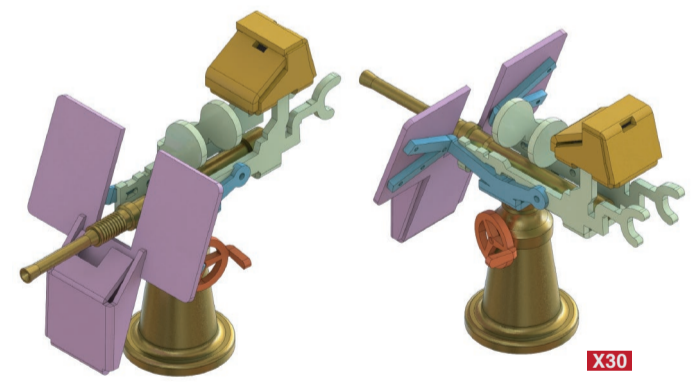

< 16in. 45 Cal. Main Gun >

No.1 Turret

No.2 Turret

No.3 Turret

< 5in. 38Cal. Mk.28 Gun >

< Mk.51 Director >

< Mk.57 Director >

< Target Designator >

< 12in Signal Lamp >

< 40mm Quad Bofor >

< 20mm Oerlikon >

< Anchor >

< Deck Winch >

< 36in Searchlight >

R8 Low Angle R14 High Angle