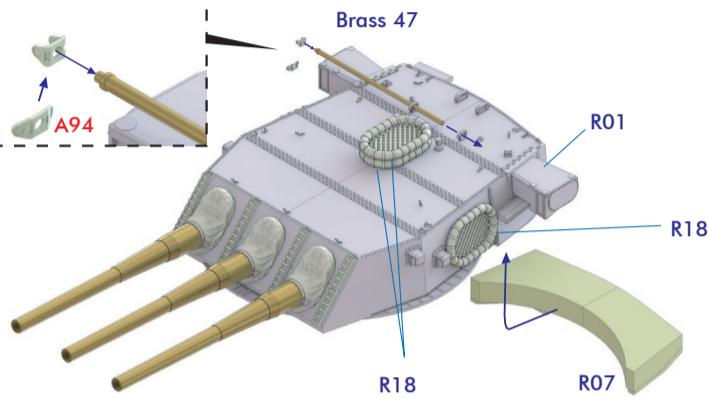

< 16in. 45 Cal. Main Gun >

No.1 Turret

No.2 Turret

No.3 Turret

< 5in. 38Cal. Mk.28 Gun >

< Mk.51 Director >

< Mk.57 Director >

< Target Designator >

< 12in Signal Lamp >

< 40mm Quad Bofor >

< 20mm Oerlikon >

< Anchor >

< Deck Winch >

< 36in Searchlight >

R8 Low Angle R14 High Angle