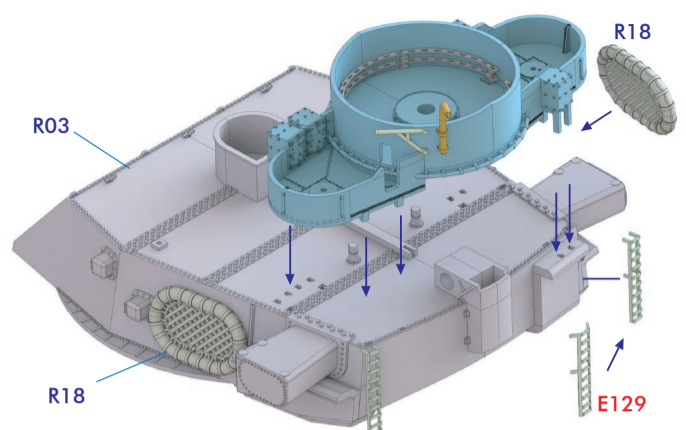

< 16in. 45 Cal. Main Gun >

No.1 Turret

No.2 Turret

No.3 Turret

< 5in. 38Cal. Mk.28 Gun >

< Mk.51 Director >

< Mk.57 Director >

< Target Designator >

< 12in Signal Lamp >

< 40mm Quad Bofor >

< 20mm Oerlikon >

< Anchor >

< Deck Winch >

< 36in Searchlight >

R8 Low Angle R14 High Angle