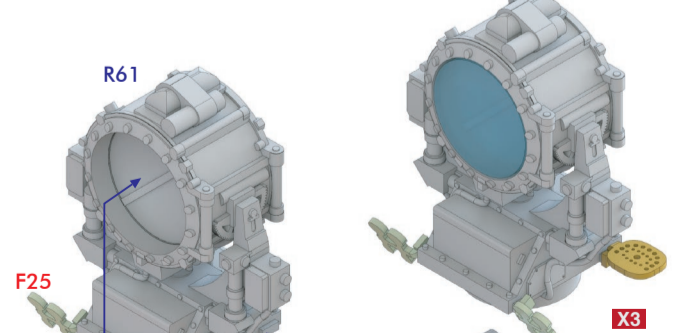

< 16in. 45 Cal. Main Gun >

No.1 Turret

No.2 Turret

No.3 Turret

< 5in. 38Cal. Mk.28 Gun >

< Mk.51 Director >

< Mk.57 Director >

< Target Designator >

< 12in Signal Lamp >

< 40mm Quad Bofor >

< 20mm Oerlikon >

< Anchor >

< Deck Winch >

< 36in Searchlight >

R8 Low Angle R14 High Angle