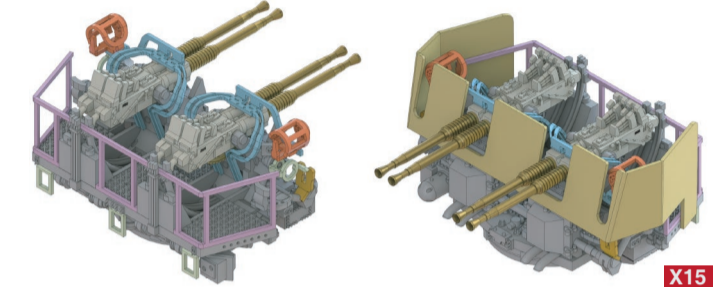

< 16in. 45 Cal. Main Gun >

No.1 Turret

No.2 Turret

No.3 Turret

< 5in. 38Cal. Mk.28 Gun >

< Mk.51 Director >

< Mk.57 Director >

< Target Designator >

< 12in Signal Lamp >

< 40mm Quad Bofor >

< 20mm Oerlikon >

< Anchor >

< Deck Winch >

< 36in Searchlight >

R8 Low Angle R14 High Angle