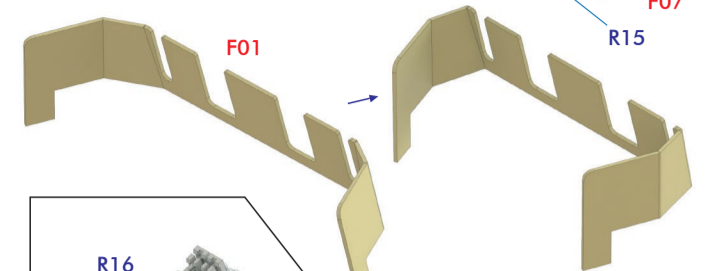

< 16in. 45 Cal. Main Gun >

No.1 Turret

No.2 Turret

No.3 Turret

< 5in. 38Cal. Mk.28 Gun >

< Mk.51 Director >

< Mk.57 Director >

< Target Designator >

< 12in Signal Lamp >

< 40mm Quad Bofor >

< 20mm Oerlikon >

< Anchor >

< Deck Winch >

< 36in Searchlight >

R8 Low Angle R14 High Angle