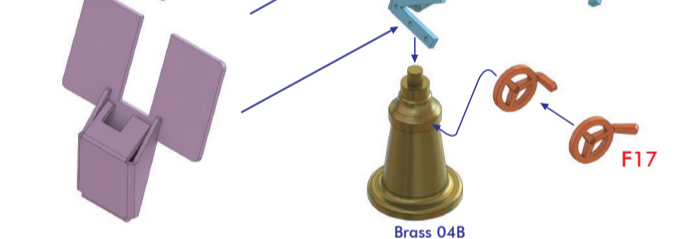

< 16in. 45 Cal. Main Gun >

No.1 Turret

No.2 Turret

No.3 Turret

< 5in. 38Cal. Mk.28 Gun >

< Mk.51 Director >

< Mk.57 Director >

< Target Designator >

< 12in Signal Lamp >

< 40mm Quad Bofor >

< 20mm Oerlikon >

< Anchor >

< Deck Winch >

< 36in Searchlight >

R8 Low Angle R14 High Angle