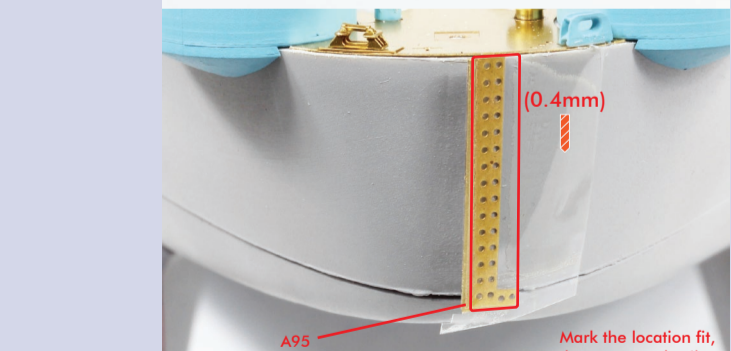

< Leadman's Platform >

< Bitt >

< 20mm Ammo Box >

< Paravane >

< Paravane Boom >

No. 1 Turret & No. 3 Turret

For better information or corrections, we update this manual on our website.
 Pontomodel makes every effort to see to it that our customers are satisfied. If you have product suggestions or if there is a particular product of dry transfer you would like to suggest we carry, please feel free to contact us.