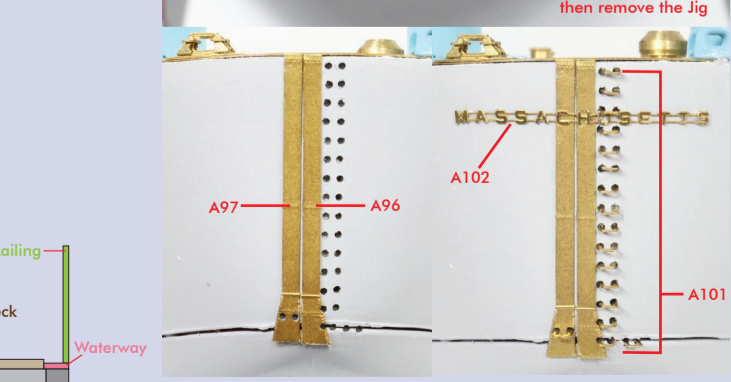

< Leadman's Platform >

< Bitt >

< 20mm Ammo Box >

< Paravane >

< Paravane Boom >

No. 1 Turret & No. 3 Turret

For better information or corrections, we update this manual on our website.
 Pontomodel makes every effort to see to it that our customers are satisfied. If you have product suggestions or if there is a particular product of dry transfer you would like to suggest we carry, please feel free to contact us.