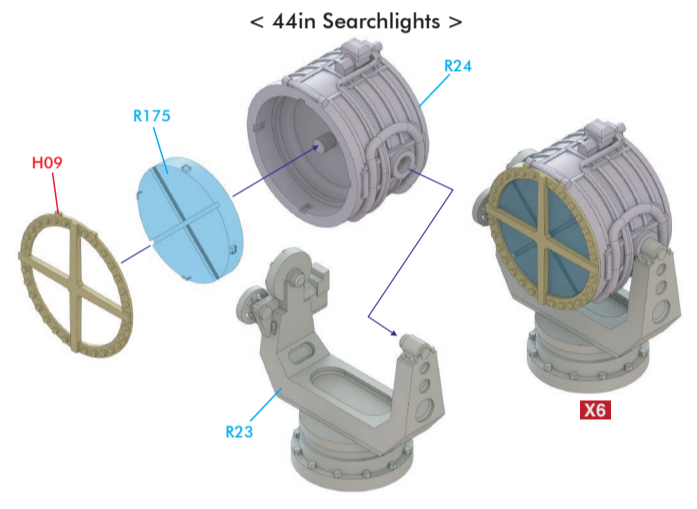

< 50ft Boom >

< 15in Gun >

< Up Launcher >

< Ship Bell >

< Anchor >