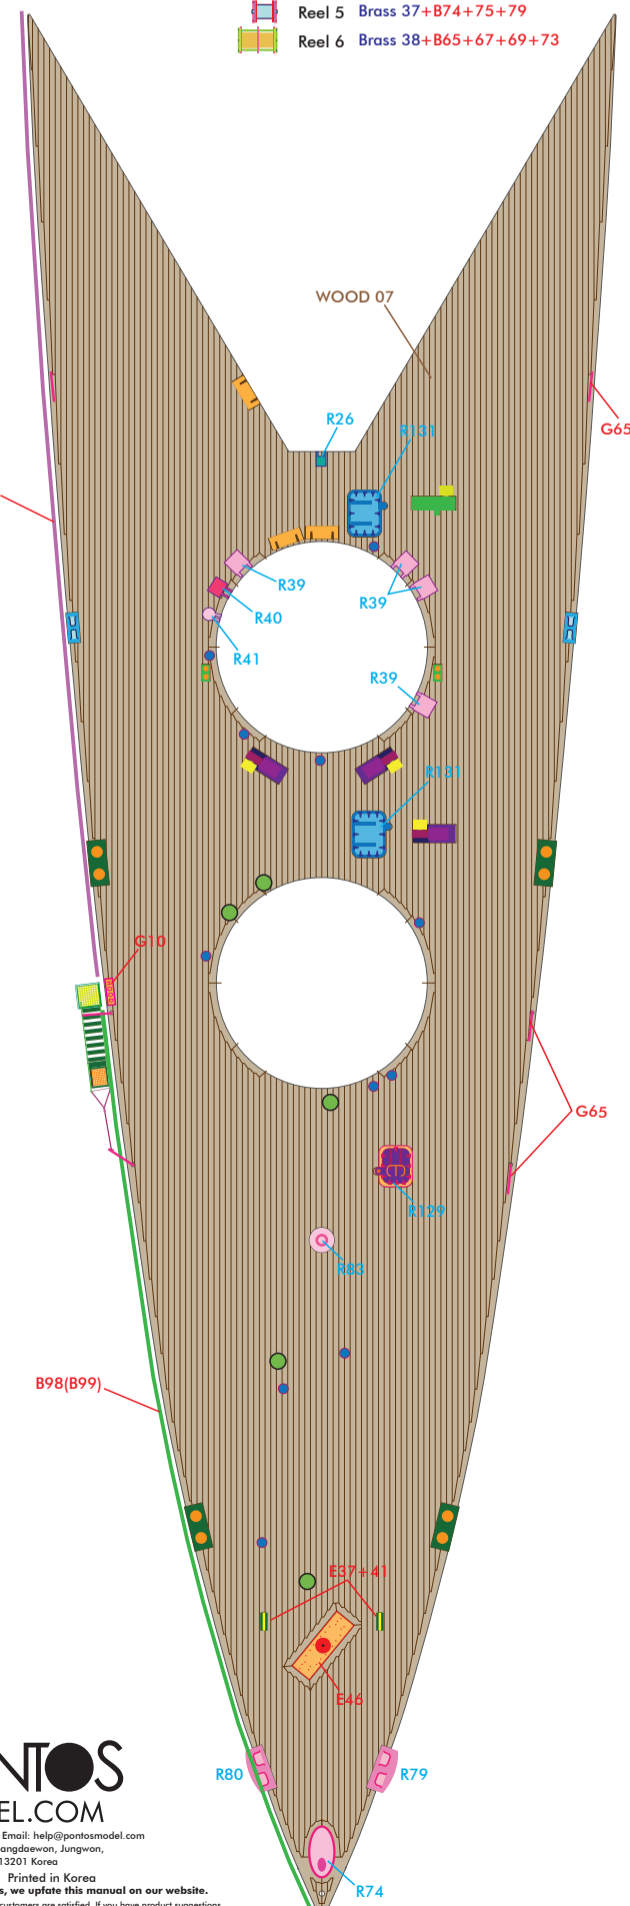

PONTOS MODEL.COM

http://pontosmodel.com Email: help@pontosmodel.com
#908 Jungang 2, 144-5 Songdaewon, Jungwan,
Seongnam, Gyeonggido 13201 Korea
Hobbyway, INC. © Printed in Korea