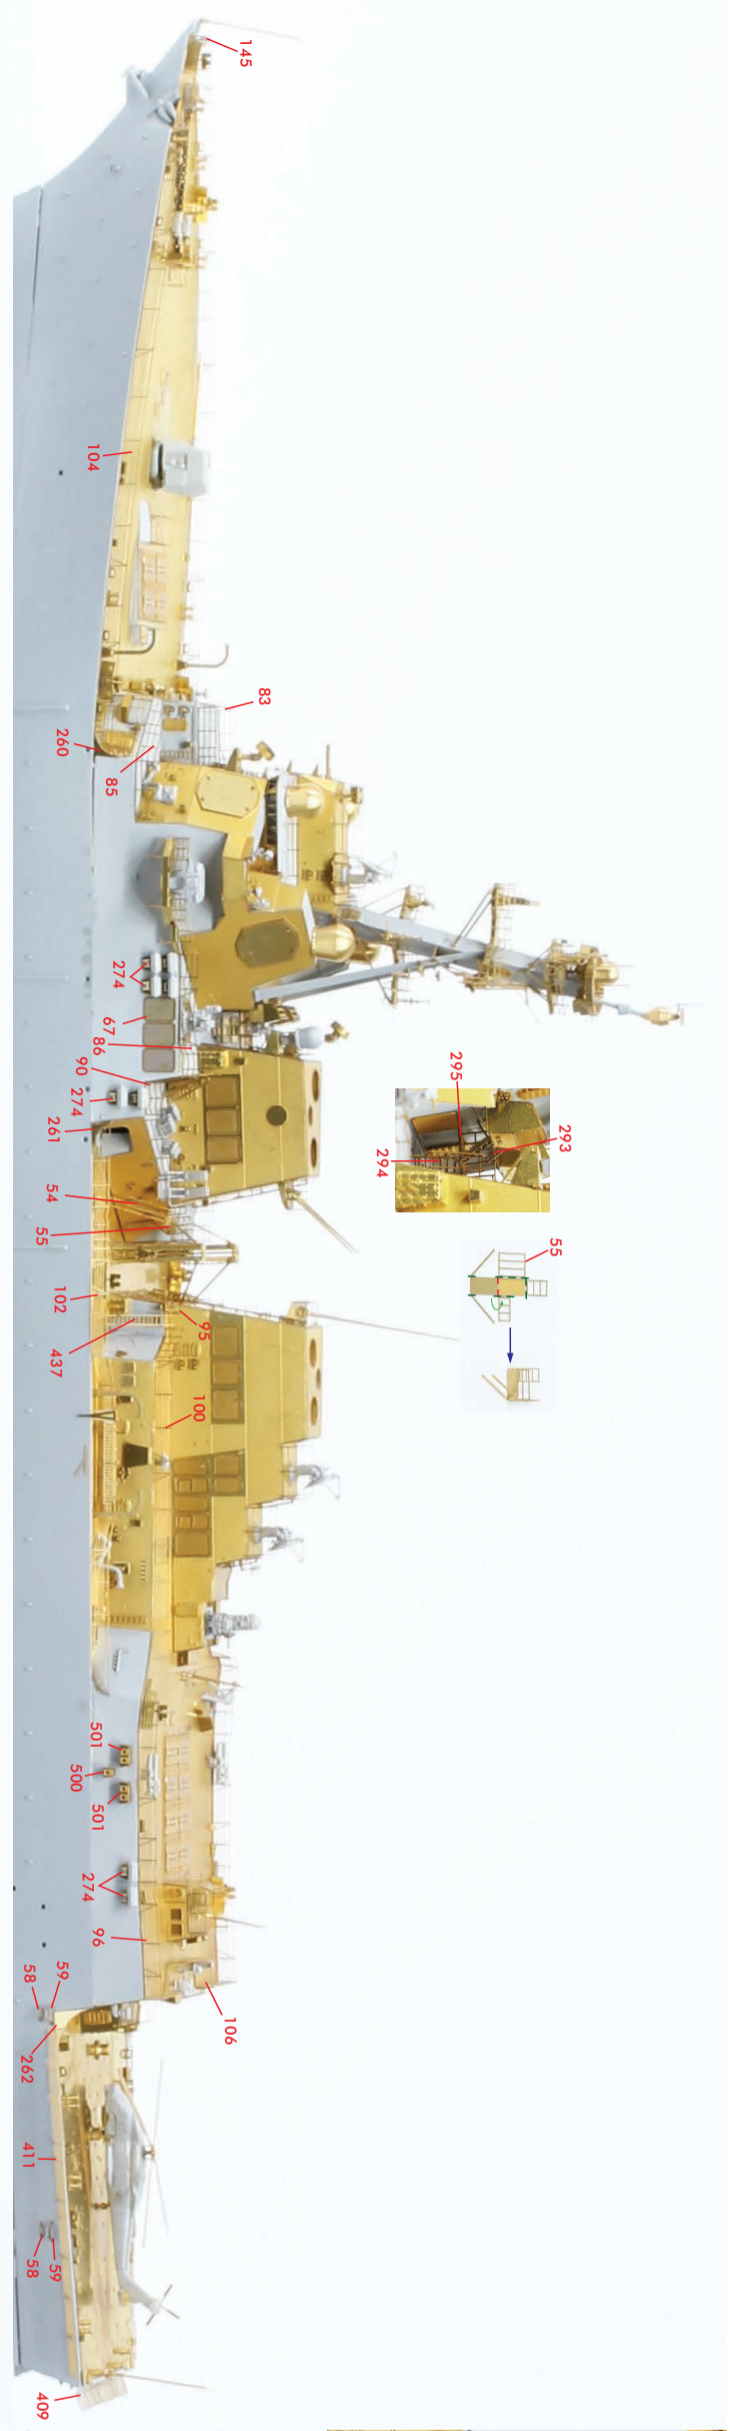

< Hangar Door >

< Safety Net >

< Remote Minehunting System, DDG-91~96 >

< Open >

< Close >