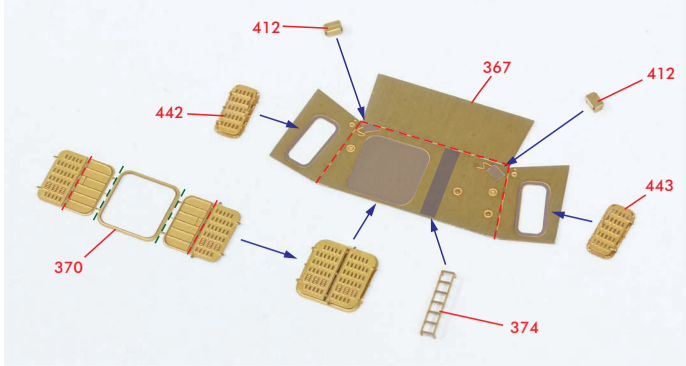

< Hangar Door >

< Safety Net >

< Remote Minehunting System, DDG-91~96 >

< Open >

< Close >