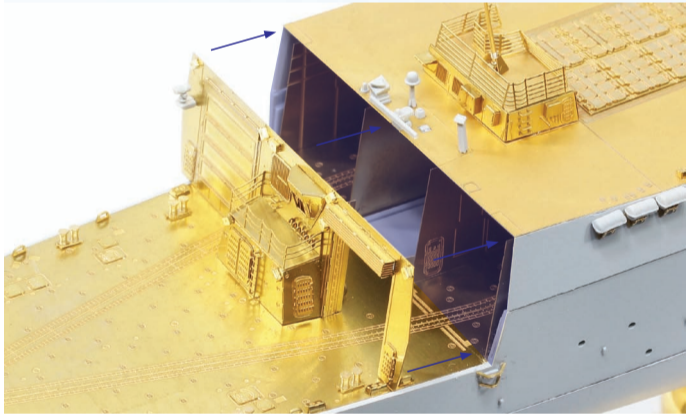

< Hangar Door >

< Safety Net >

< Remote Minehunting System, DDG-91~96 >

< Open >

< Close >