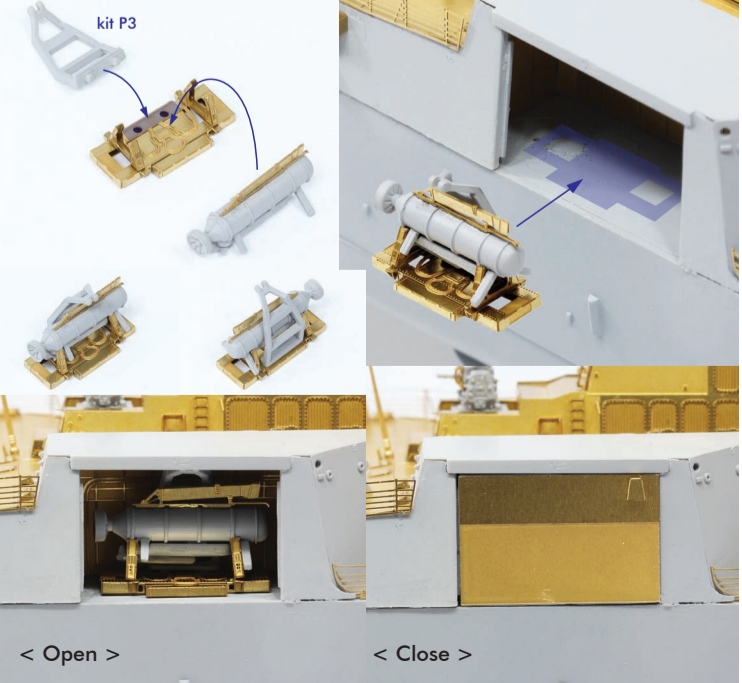

< Hangar Door >

< Safety Net >

< Remote Minehunting System, DDG-91~96 >

< Open >

< Close >