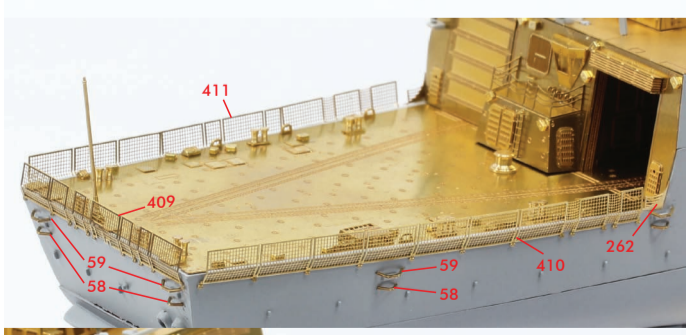

< Hangar Door >

< Safety Net >

< Remote Minehunting System, DDG-91~96 >

< Open >

< Close >