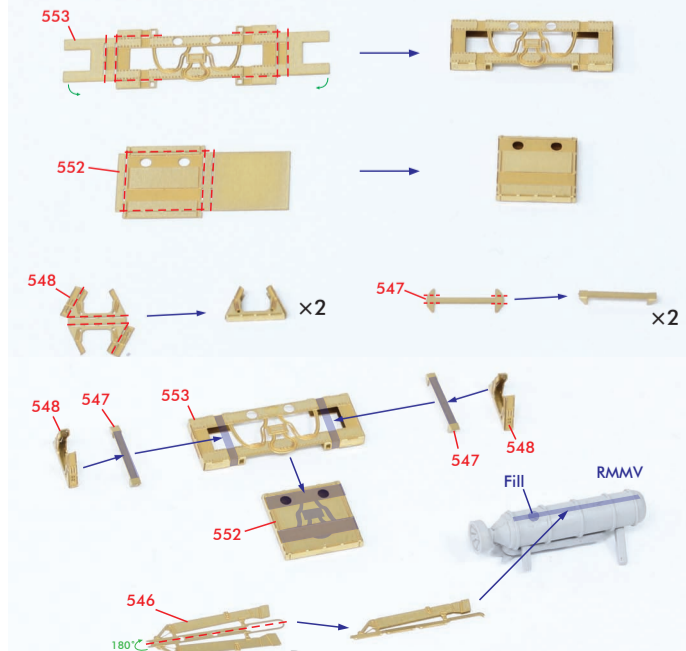

< Hangar Door >

< Safety Net >

< Remote Minehunting System, DDG-91~96 >

< Open >

< Close >