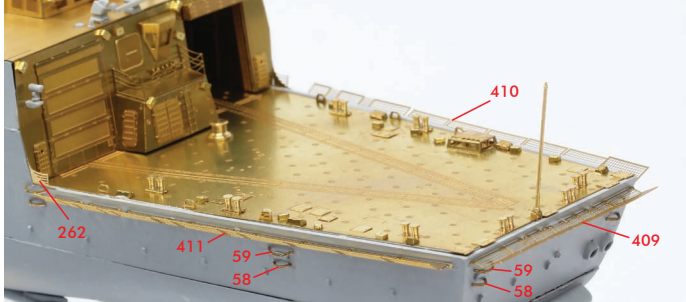

< Hangar Door >

< Safety Net >

< Remote Minehunting System, DDG-91~96 >

< Open >

< Close >