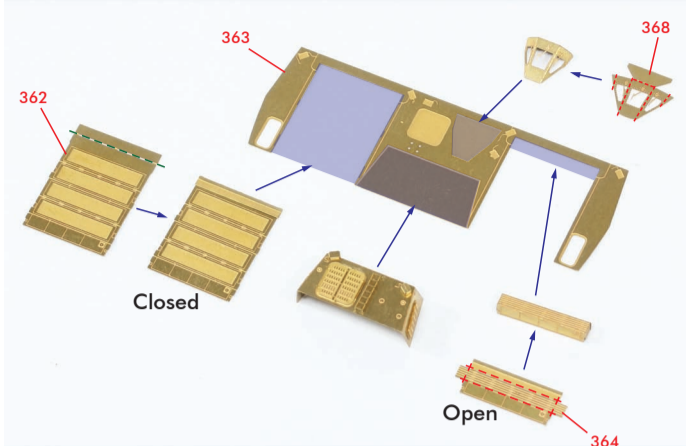

< Hangar Door >

< Safety Net >

< Remote Minehunting System, DDG-91~96 >

< Open >

< Close >