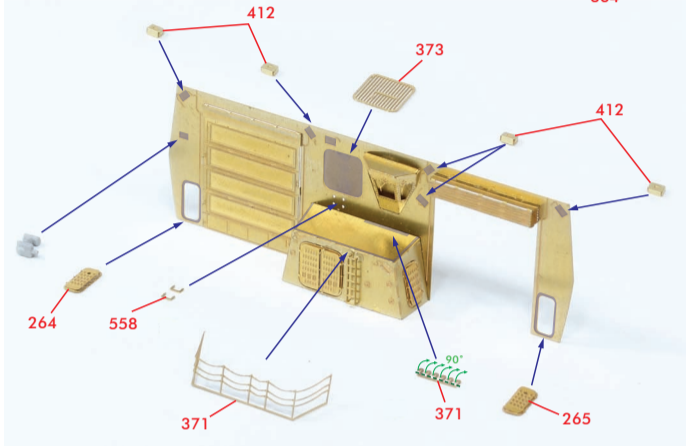

< Hangar Door >

< Safety Net >

< Remote Minehunting System, DDG-91~96 >

< Open >

< Close >