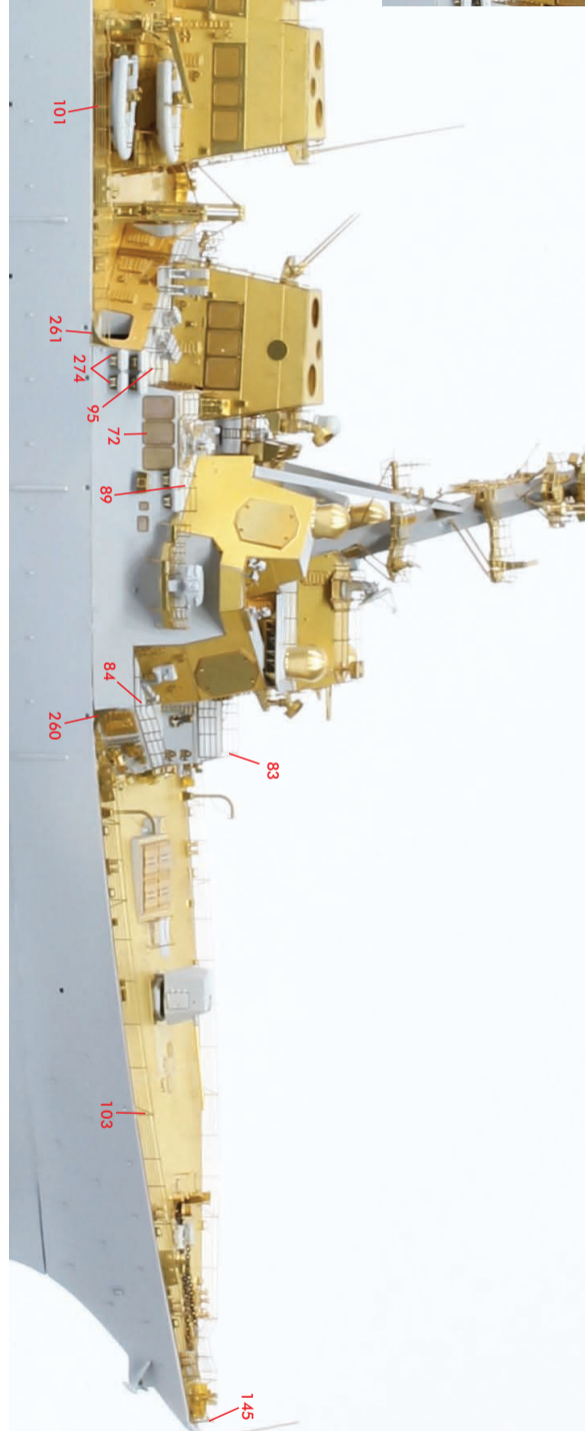

< Hangar Door >

< Safety Net >

< Remote Minehunting System, DDG-91~96 >

< Open >

< Close >