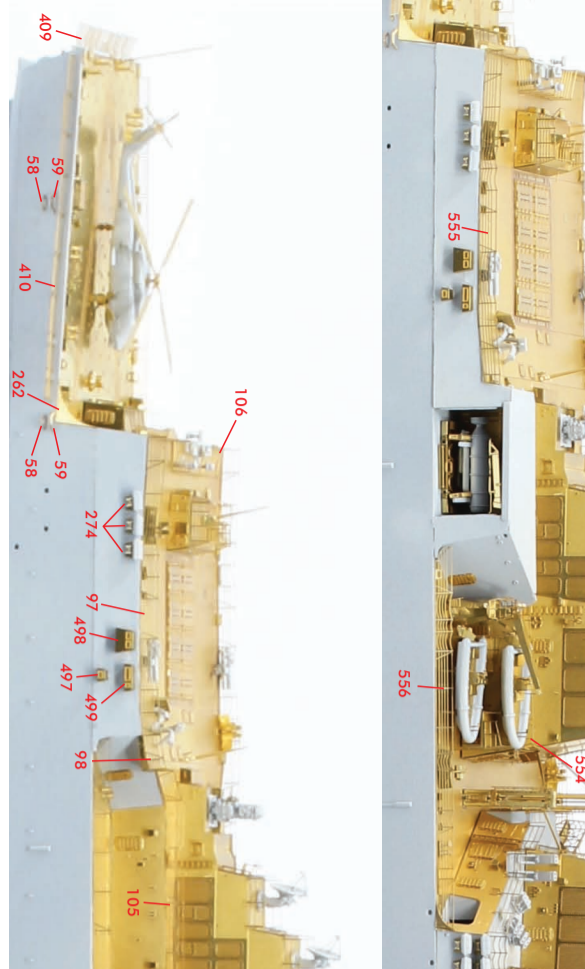

< Hangar Door >

< Safety Net >

< Remote Minehunting System, DDG-91~96 >

< Open >

< Close >