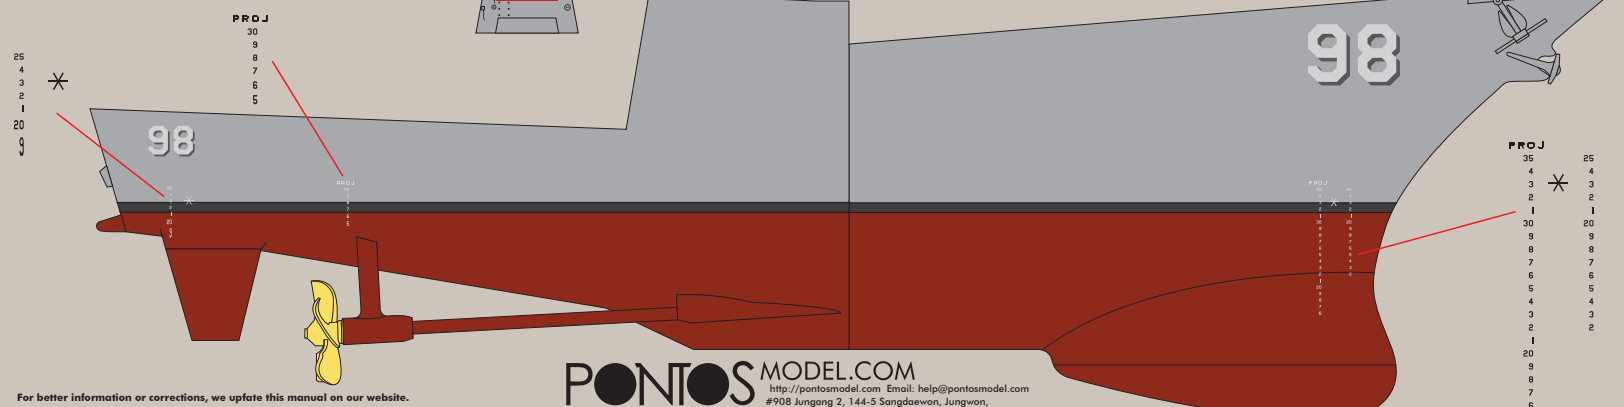

- DDG-91 PINCKNEY
- DDG-92 MOMSEN
- DDG-93 CHUNG-HOON
- DDG-94 NITZE
- DDG-95 JAMES E. WILLIAMS
- DDG-96 BAINBRIDGE
- DDG-97 HALSEY
- DDG-98 FORREST SHERMAN
- DDG-99 FARRAGUT
- DDG-100 KIDD
- DDG-101 GRIDLEY
- DDG-102 SAMPSON
- DDG-103 TRUXTUN
- DDG-104 STERETT
- DDG-105 DEWEY
- DDG-106 STOCKDALE
- DDG-107 GRAVELY
- DDG-108 WAYNE E. MEYER
  F O A
- DDG-109 JASON DUNHAM
- DDG-110 WILLIAM P. LAWRENCE
- DDG-111 SPRUANCE
- DDG-112 MICHAEL MURPHY

	Top mast 1	Top mast 2	OE-82C	Satcom Dome	Front CIWS Base
DDG-91~95	○		○		
DDG-96		○	○		
DDG-97	○		○		
DDG-98	○		○		
DDG-99~104	○			○	
DDG-105~106		○		○	
DDG-107~112		○		○	○

Dry Transfer : Printed by Hobbydec
HOBBYDEC
© http://www.hobbydec.com