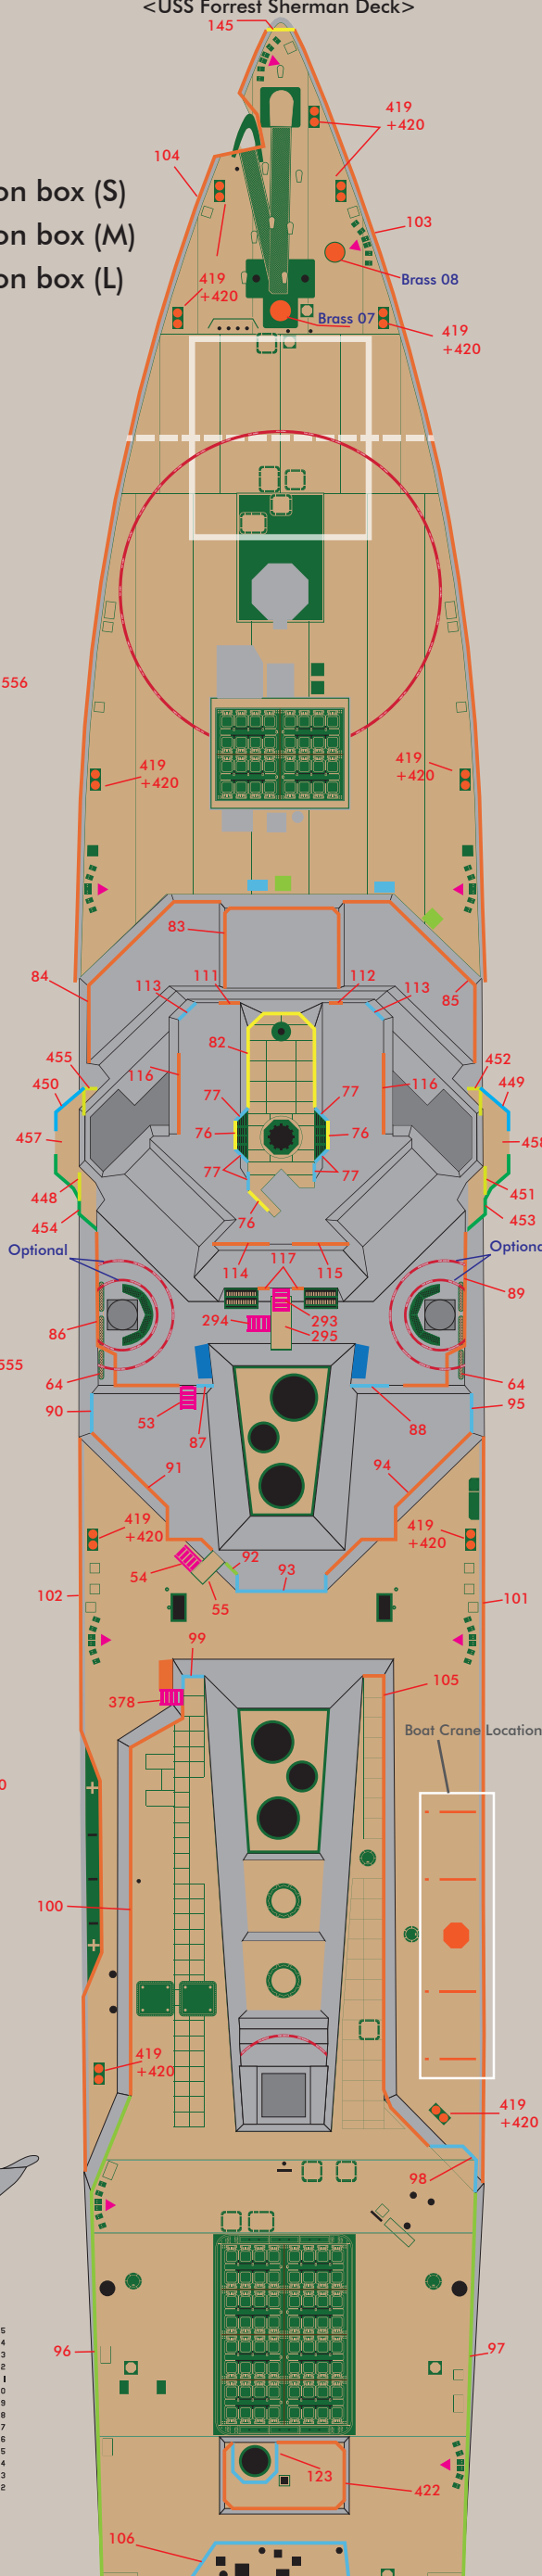

<USS Forrest Sherman Deck>