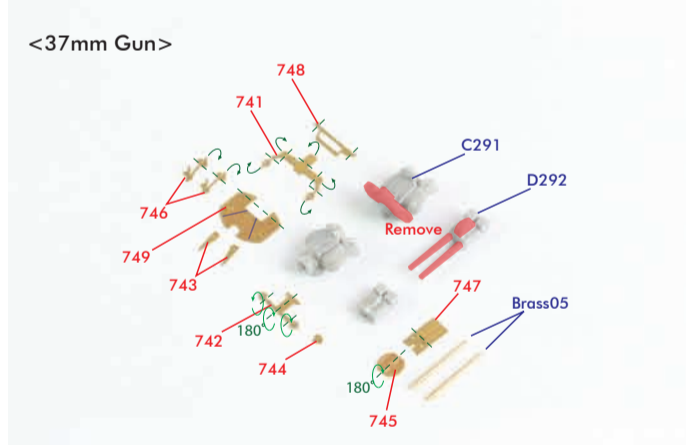

<380mm Main Gun>

<105mm Gun>

<20mm Flak30 Gun>