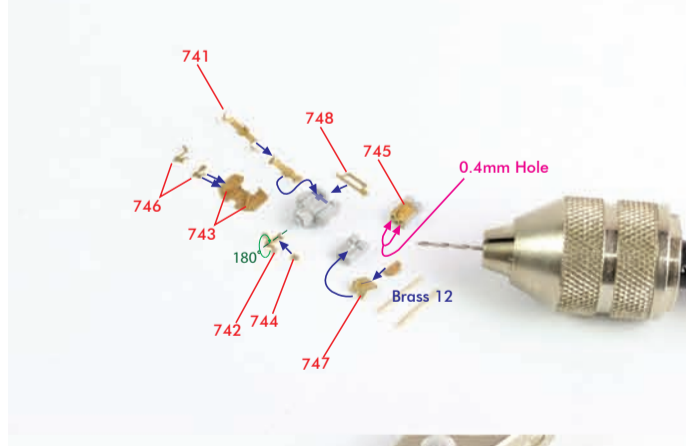

<380mm Main Gun>

<105mm Gun>

<20mm Flak30 Gun>