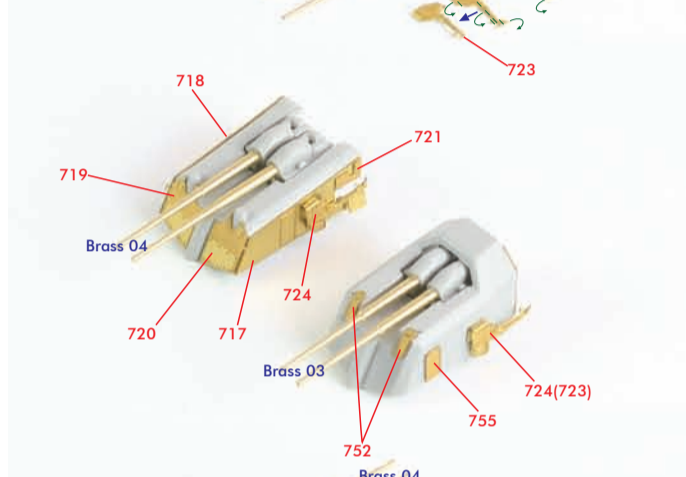

<380mm Main Gun>

<105mm Gun>

<20mm Flak30 Gun>