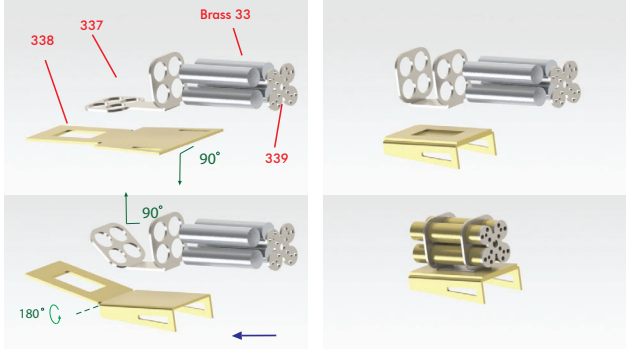

Smoke Generators

Scribed Brass Barrels and Photo Etched parts are not included in 31007F1