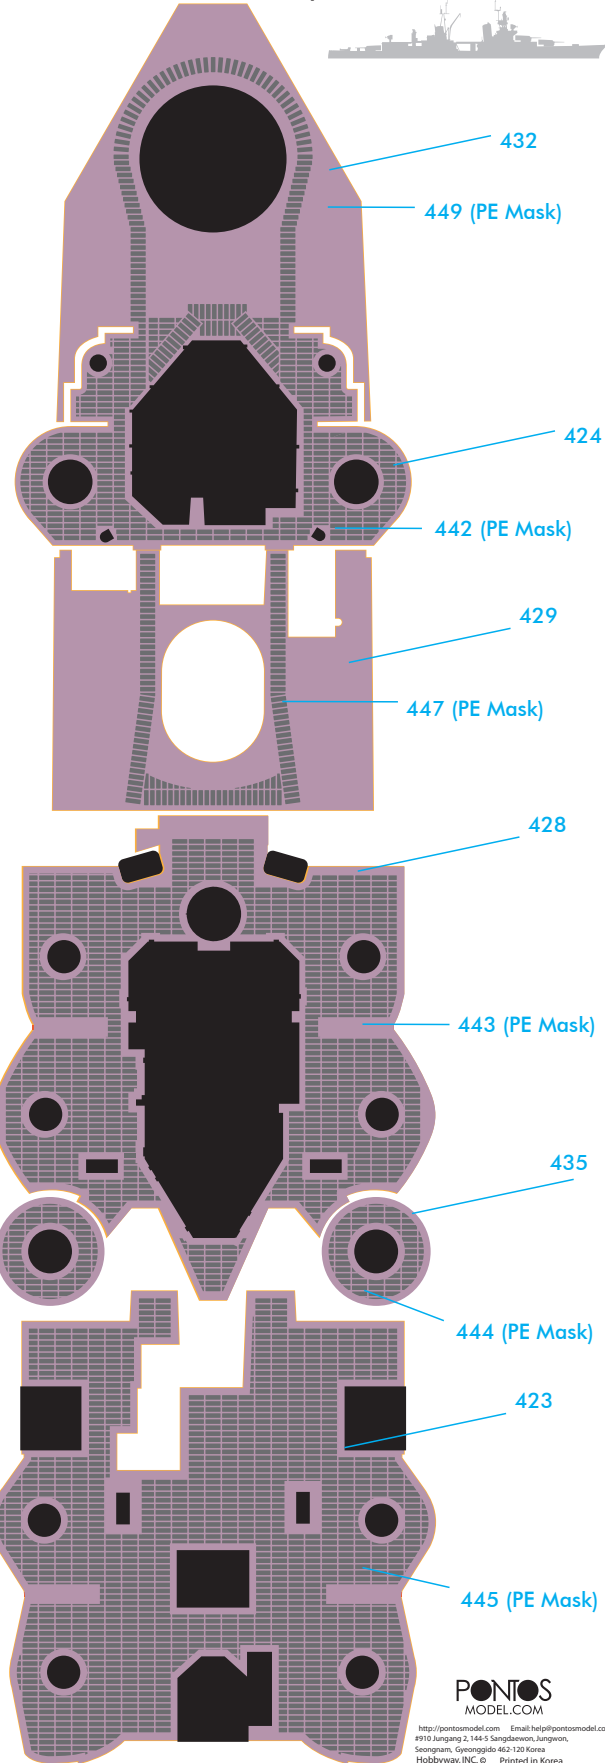

31017F1/37007F1
1/350 CA-35 Indianapolis Advanced Plus Set