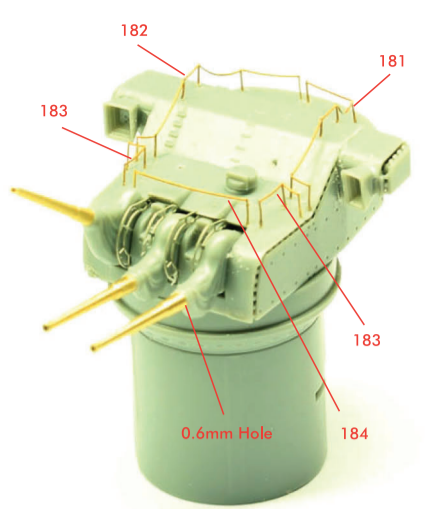

<460mm>

<155mm>

<127mm>

<Type89 127mm : Veteran Models Resin>

<25mm>

<Catapult>

<Crane>

<Reels>