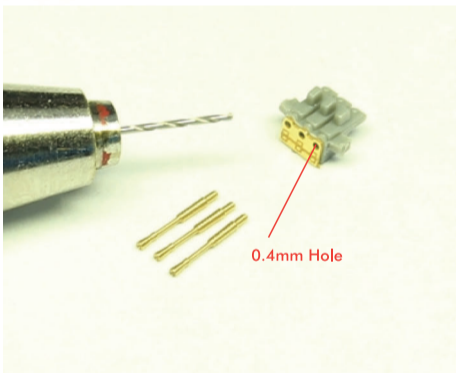

<460mm>

<155mm>

<127mm>

<Type89 127mm : Veteran Models Resin>

<25mm>

<Catapult>

<Crane>

<Reels>