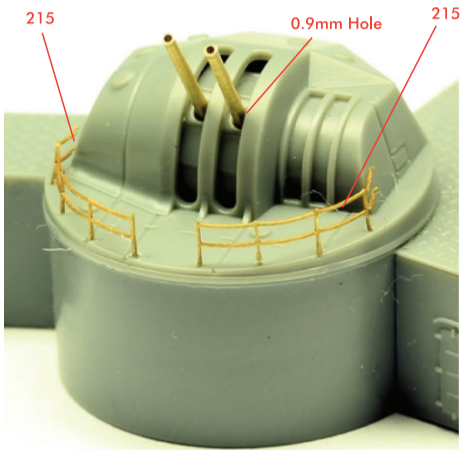

<460mm>

<155mm>

<127mm>

<Type89 127mm : Veteran Models Resin>

<25mm>

<Catapult>

<Crane>

<Reels>