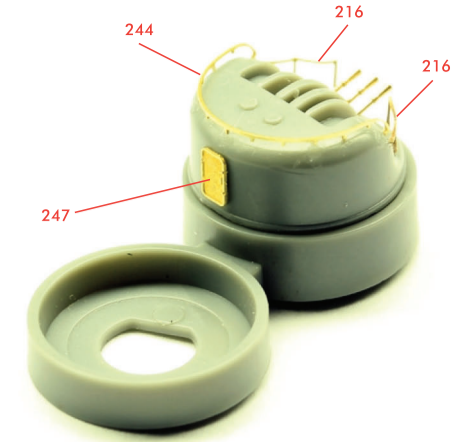

<460mm>

<155mm>

<127mm>

<Type89 127mm : Veteran Models Resin>

<25mm>

<Catapult>

<Crane>

<Reels>