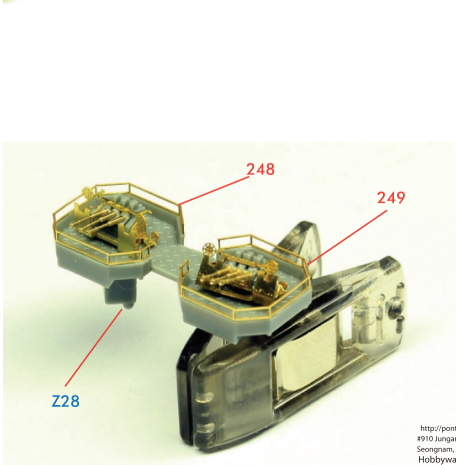

<460mm>

<155mm>

<127mm>

<Type89 127mm : Veteran Models Resin>

<25mm>

<Catapult>

<Crane>

<Reels>