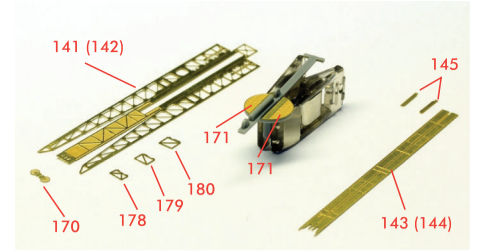

<460mm>

<155mm>

<127mm>

<Type89 127mm : Veteran Models Resin>

<25mm>

<Catapult>

<Crane>

<Reels>