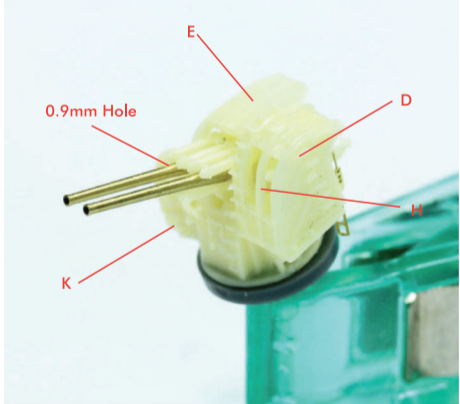

<460mm>

<155mm>

<127mm>

<Type89 127mm : Veteran Models Resin>

<25mm>

<Catapult>

<Crane>

<Reels>