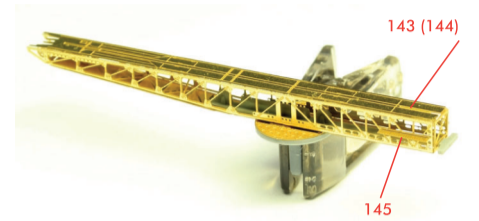

<460mm>

<155mm>

<127mm>

<Type89 127mm : Veteran Models Resin>

<25mm>

<Catapult>

<Crane>

<Reels>