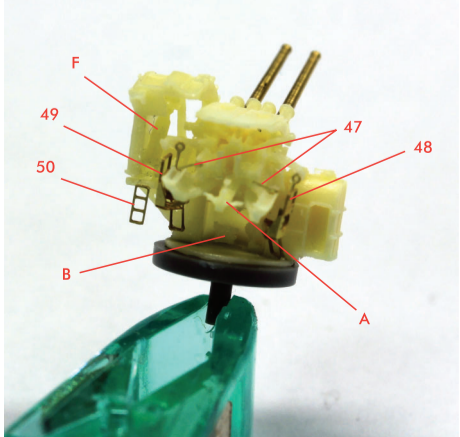

<460mm>

<155mm>

<127mm>

<Type89 127mm : Veteran Models Resin>

<25mm>

<Catapult>

<Crane>

<Reels>