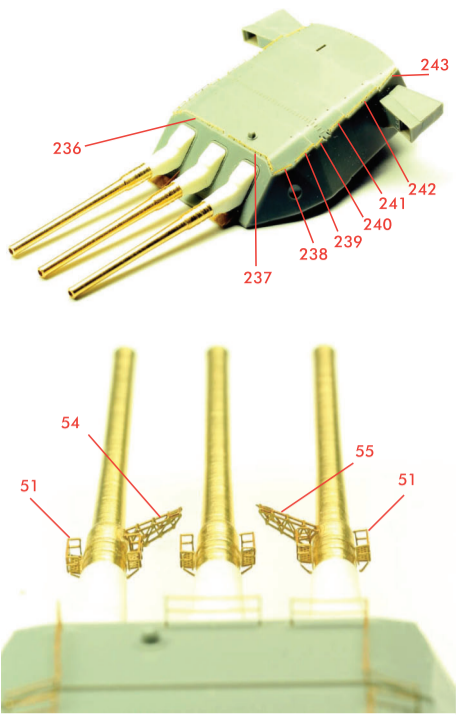

<460mm>

<155mm>

<127mm>

<Type89 127mm : Veteran Models Resin>

<25mm>

<Catapult>

<Crane>

<Reels>