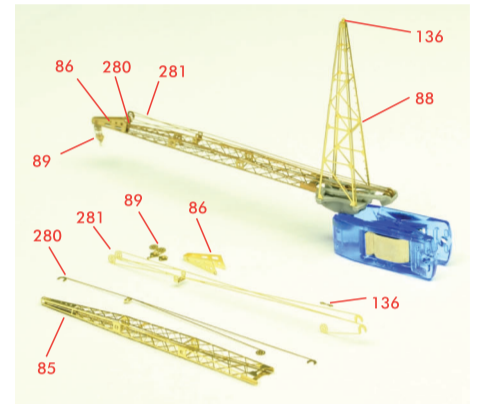

<460mm>

<155mm>

<127mm>

<Type89 127mm : Veteran Models Resin>

<25mm>

<Catapult>

<Crane>

<Reels>