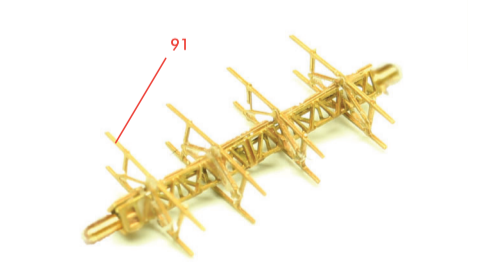

<460mm>

<155mm>

<127mm>

<Type89 127mm : Veteran Models Resin>

<25mm>

<Catapult>

<Crane>

<Reels>