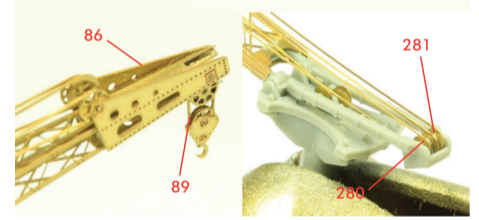

<460mm>

<155mm>

<127mm>

<Type89 127mm : Veteran Models Resin>

<25mm>

<Catapult>

<Crane>

<Reels>