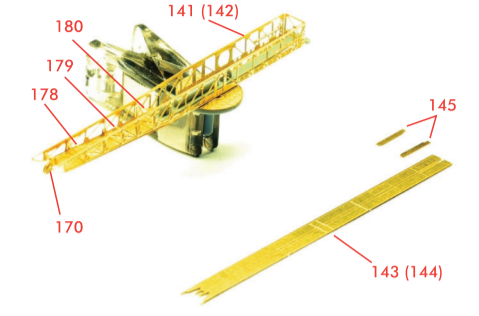

<460mm>

<155mm>

<127mm>

<Type89 127mm : Veteran Models Resin>

<25mm>

<Catapult>

<Crane>

<Reels>