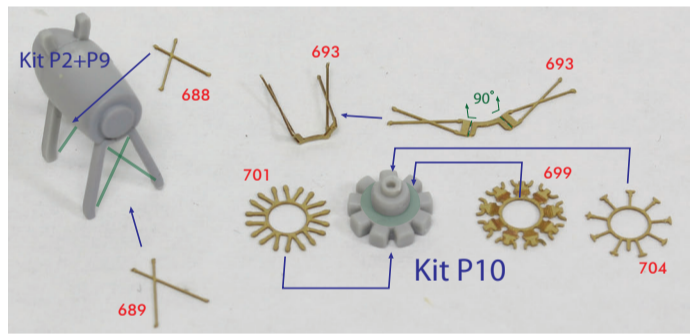

<27ft WHALER>

< Life Raft > X12Sets

<SUPERMARINE WALRUS Mk.I>

< Paravane > X4Sets

< Wire Reels >