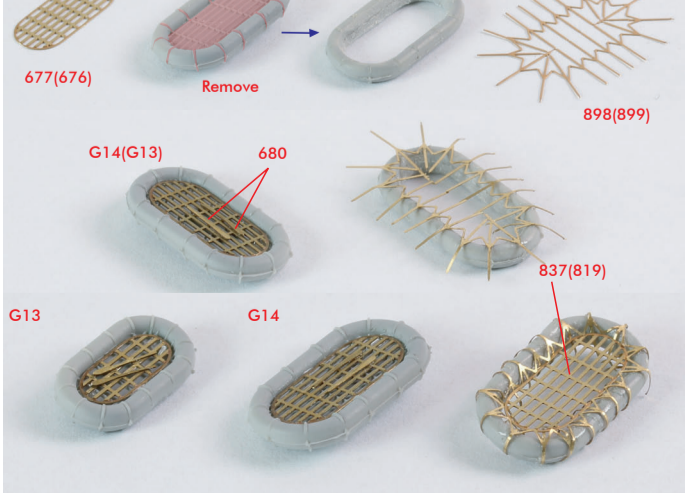

<27ft WHALER>

< Life Raft > X12Sets

<SUPERMARINE WALRUS Mk.I>

< Paravane > X4Sets

< Wire Reels >