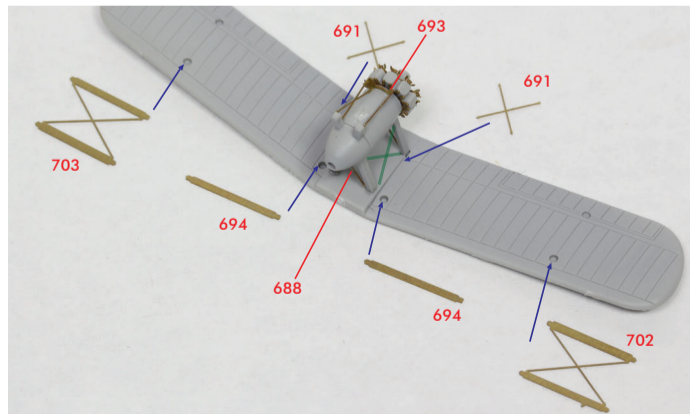

<27ft WHALER>

< Life Raft > X12Sets

<SUPERMARINE WALRUS Mk.I>

< Paravane > X4Sets

< Wire Reels >