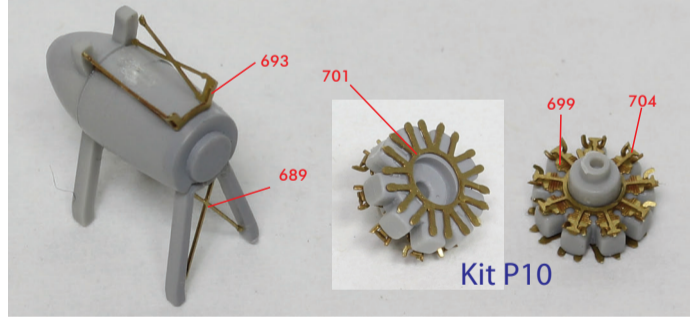

<27ft WHALER>

< Life Raft > X12Sets

<SUPERMARINE WALRUS Mk.I>

< Paravane > X4Sets

< Wire Reels >