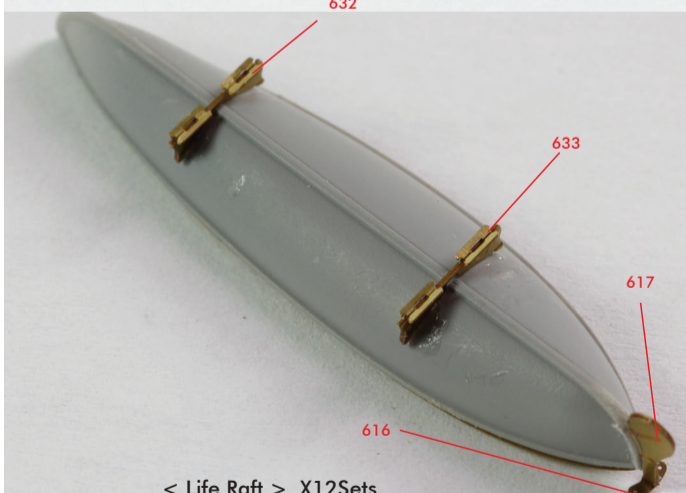

<27ft WHALER>

< Life Raft > X12Sets

<SUPERMARINE WALRUS Mk.I>

< Paravane > X4Sets

< Wire Reels >