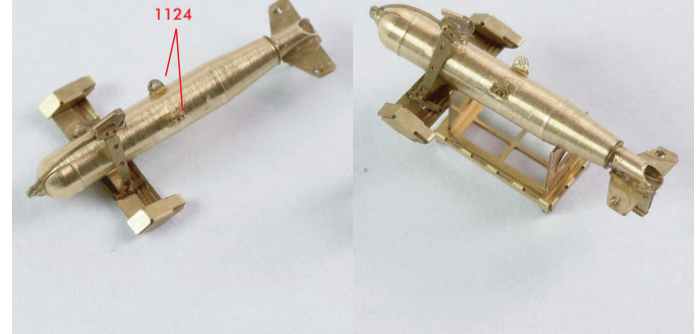

<27ft WHALER>

< Life Raft > X12Sets

<SUPERMARINE WALRUS Mk.I>

< Paravane > X4Sets

< Wire Reels >