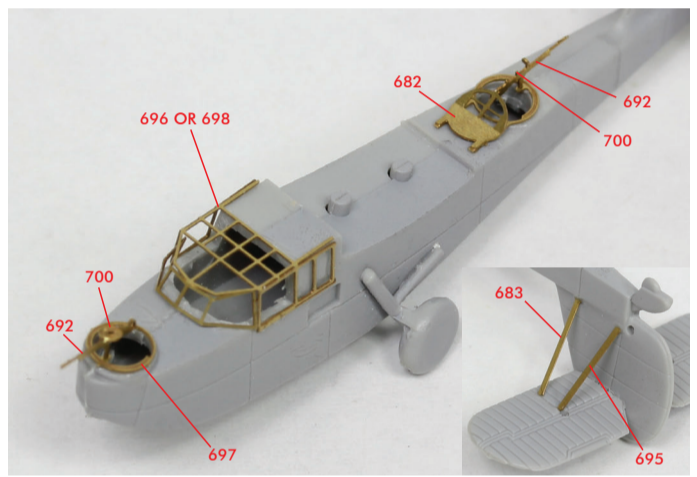

<27ft WHALER>

< Life Raft > X12Sets

<SUPERMARINE WALRUS Mk.I>

< Paravane > X4Sets

< Wire Reels >