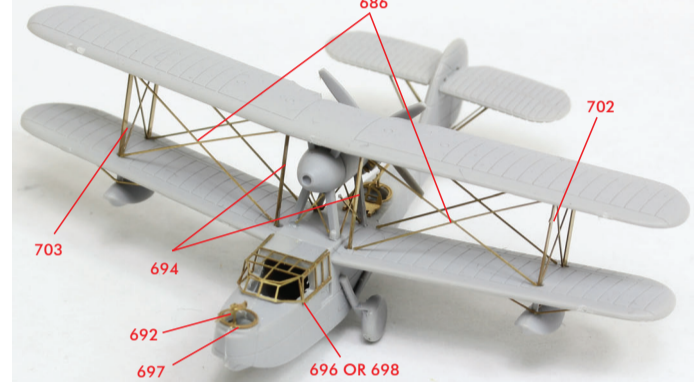

<27ft WHALER>

< Life Raft > X12Sets

<SUPERMARINE WALRUS Mk.I>

< Paravane > X4Sets

< Wire Reels >