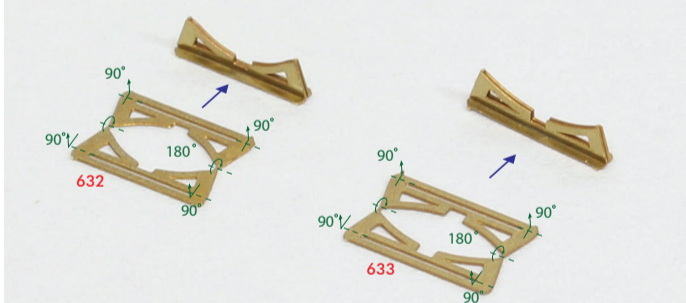

<27ft WHALER>

< Life Raft > X12Sets

<SUPERMARINE WALRUS Mk.I>

< Paravane > X4Sets

< Wire Reels >