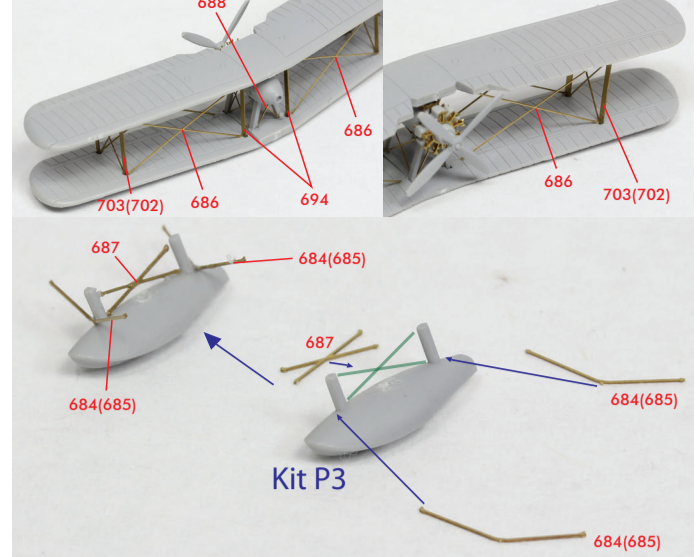

<27ft WHALER>

< Life Raft > X12Sets

<SUPERMARINE WALRUS Mk.I>

< Paravane > X4Sets

< Wire Reels >