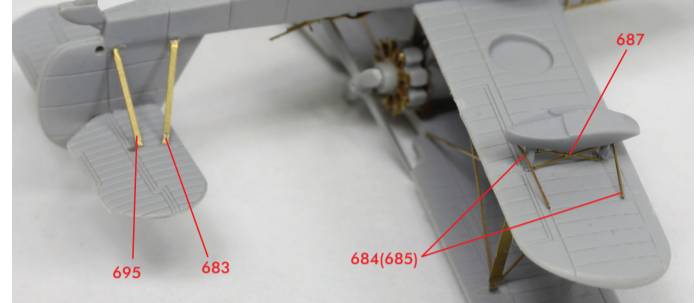

<27ft WHALER>

< Life Raft > X12Sets

<SUPERMARINE WALRUS Mk.I>

< Paravane > X4Sets

< Wire Reels >