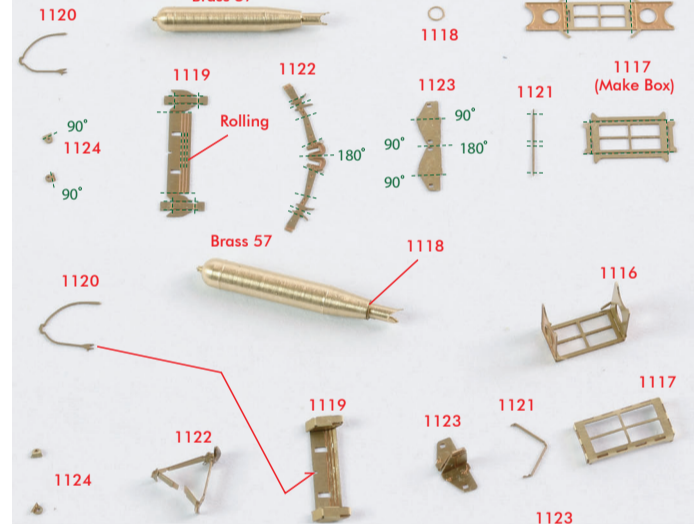

<27ft WHALER>

< Life Raft > X12Sets

<SUPERMARINE WALRUS Mk.I>

< Paravane > X4Sets

< Wire Reels >