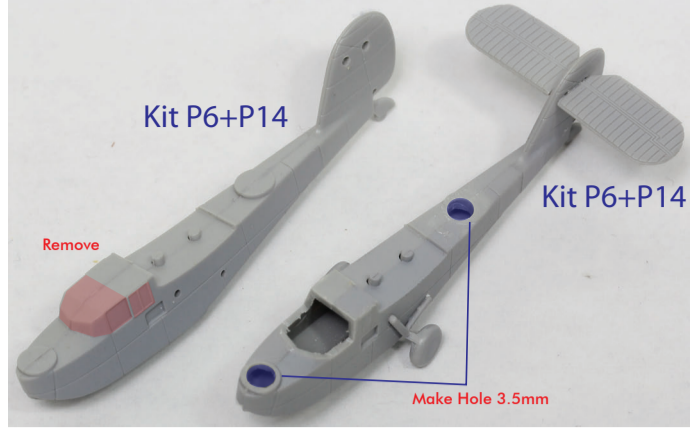

<27ft WHALER>

< Life Raft > X12Sets

<SUPERMARINE WALRUS Mk.I>

< Paravane > X4Sets

< Wire Reels >