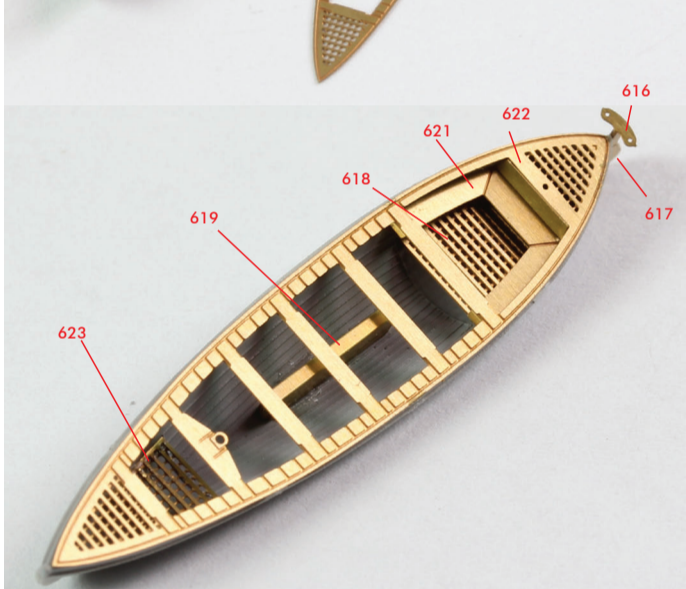

<27ft WHALER>

< Life Raft > X12Sets

<SUPERMARINE WALRUS Mk.I>

< Paravane > X4Sets

< Wire Reels >