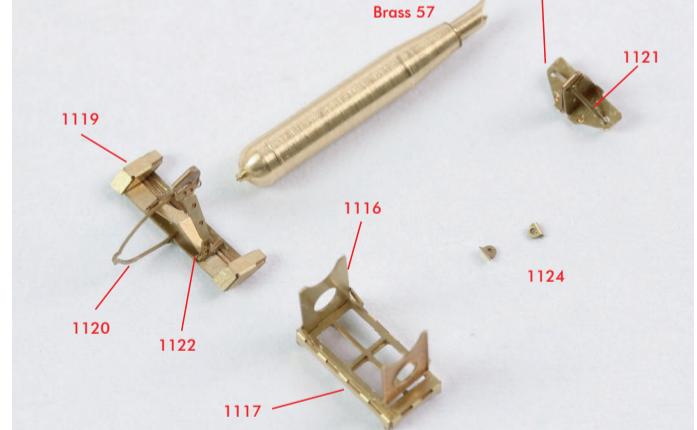

<27ft WHALER>

< Life Raft > X12Sets

<SUPERMARINE WALRUS Mk.I>

< Paravane > X4Sets

< Wire Reels >