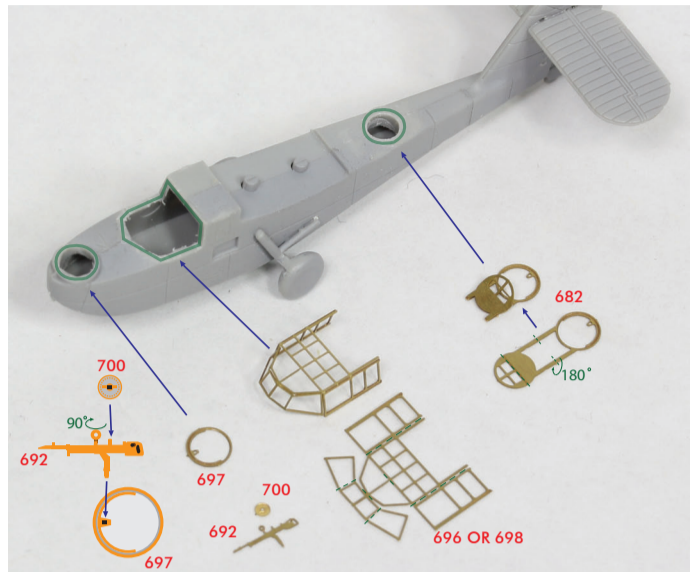

<27ft WHALER>

< Life Raft > X12Sets

<SUPERMARINE WALRUS Mk.I>

< Paravane > X4Sets

< Wire Reels >