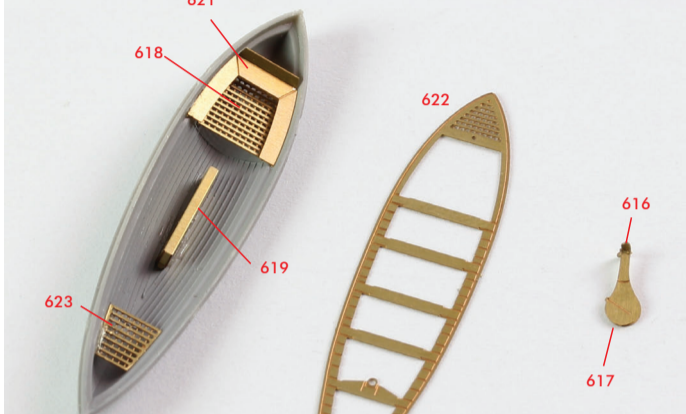

<27ft WHALER>

< Life Raft > X12Sets

<SUPERMARINE WALRUS Mk.I>

< Paravane > X4Sets

< Wire Reels >