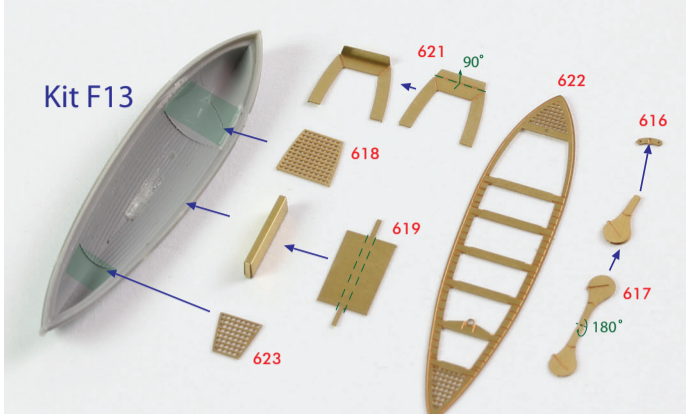

<27ft WHALER>

< Life Raft > X12Sets

<SUPERMARINE WALRUS Mk.I>

< Paravane > X4Sets

< Wire Reels >