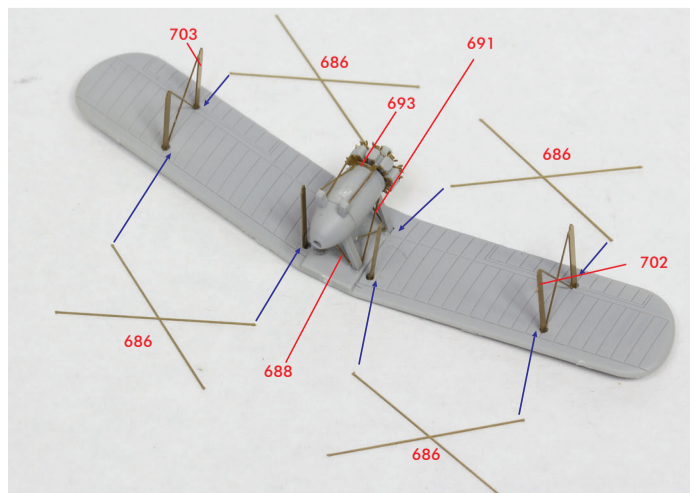

<27ft WHALER>

< Life Raft > X12Sets

<SUPERMARINE WALRUS Mk.I>

< Paravane > X4Sets

< Wire Reels >