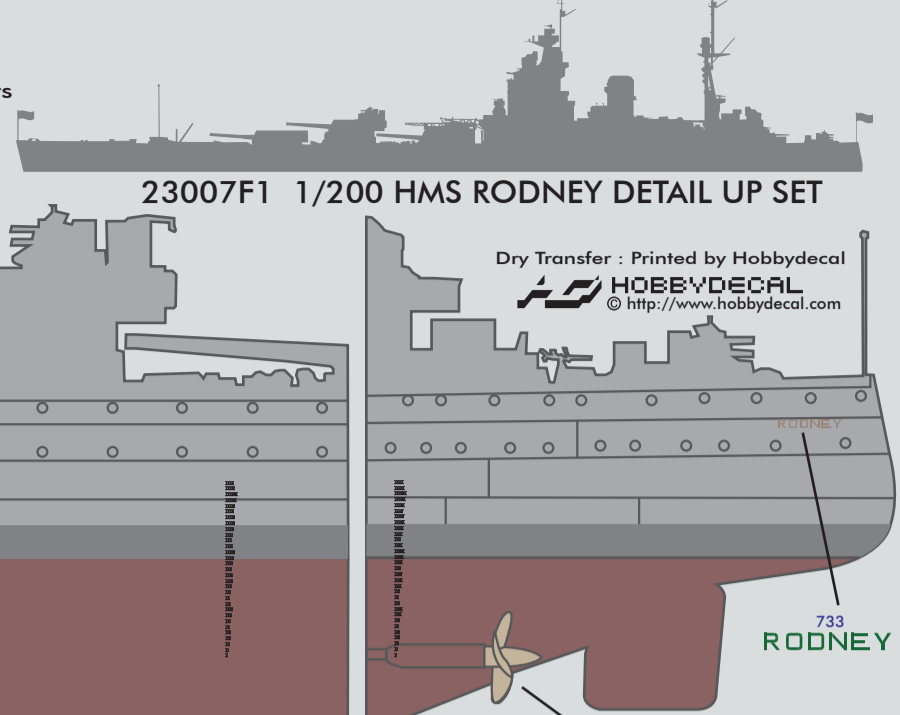

< Contents >

1. Stained Wooden Deck
2. Photo Etching : 14 Sheets
3. Resin Parts : 34 Pc.
4. Scribed Brass : 380 Pcs.
5. Brass Screw : 2 Pcs.
6. Dry Transfer : 1 Sheet