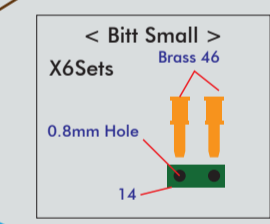

< Contents >

1. Stained Wooden Deck
2. Photo Etching : 14 Sheets
3. Resin Parts : 34 Pc.
4. Scribed Brass : 380 Pcs.
5. Brass Screw : 2 Pcs.
6. Dry Transfer : 1 Sheet

1. J5 G2 G23 G5 20mm