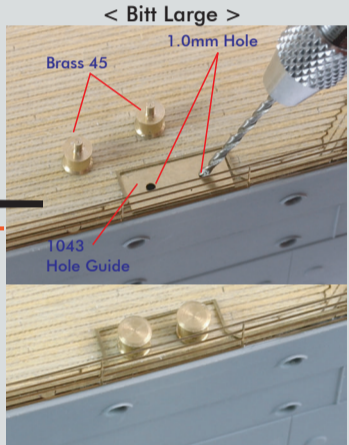

< Contents >

1. Stained Wooden Deck
2. Photo Etching : 14 Sheets
3. Resin Parts : 34 Pc.
4. Scribed Brass : 380 Pcs.
5. Brass Screw : 2 Pcs.
6. Dry Transfer : 1 Sheet

1. J5 G2 G23 G5 20mm