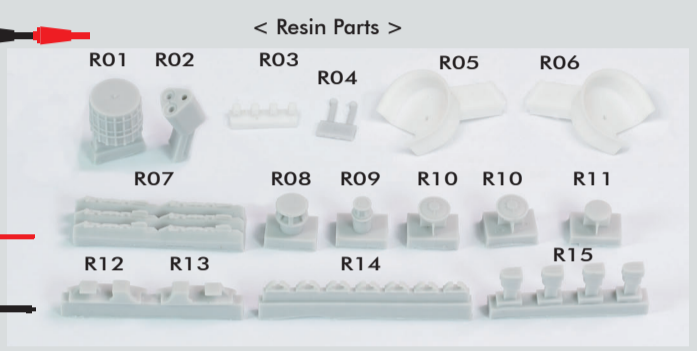

< Contents >

1. Stained Wooden Deck
2. Photo Etching : 14 Sheets
3. Resin Parts : 34 Pc.
4. Scribed Brass : 380 Pcs.
5. Brass Screw : 2 Pcs.
6. Dry Transfer : 1 Sheet