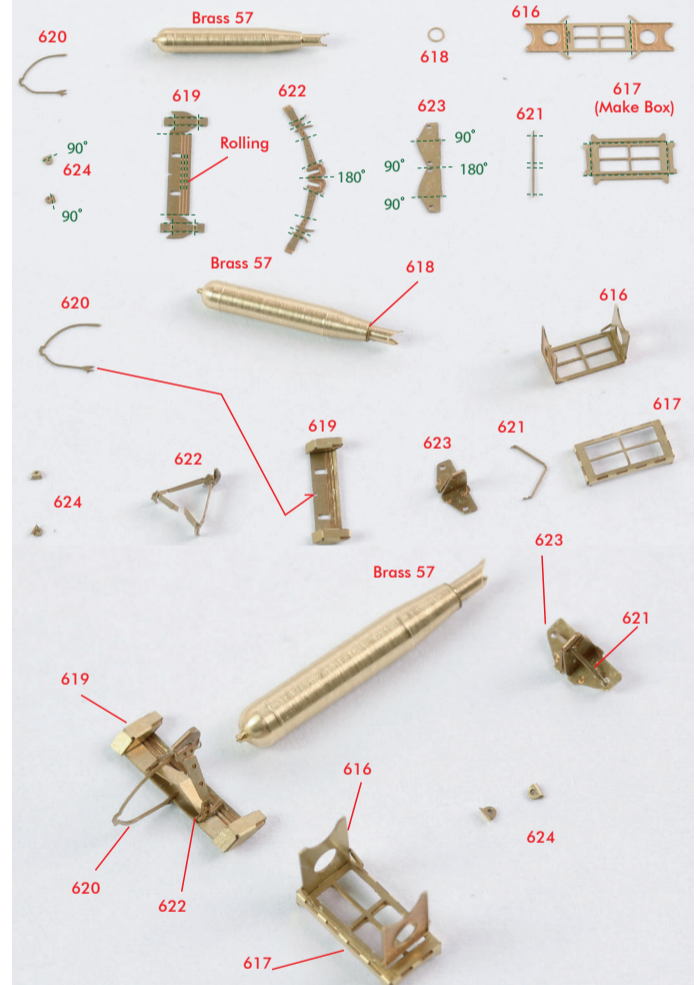

< PomPom Base >

< Rear Armour Mount >

< HACS >

< Binocular Mount > X10Sets

< Paravane > X4Sets

< Wild Cat > X3Sets