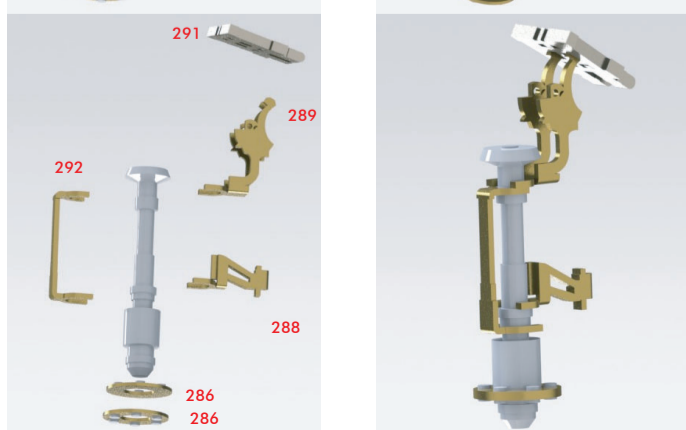

< PomPom Base >

< Rear Armour Mount >

< HACS >

< Binocular Mount > X10Sets

< Paravane > X4Sets

< Wild Cat > X3Sets