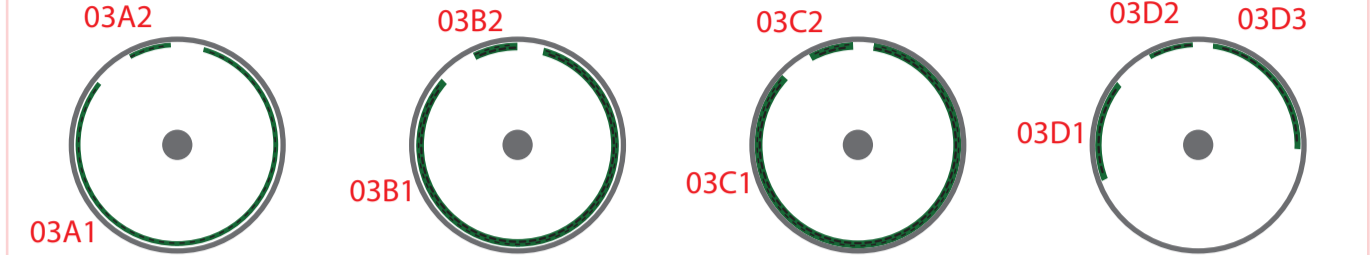

< 5inch >

< 40mm Bofors Gun Tub Racks >

01: STBD (02: PORT)

03: STBD (04: PORT)

05: STBD (06: PORT)

09: STBD (10: PORT)

13: STBD (14: PORT)

15: STBD (16: PORT)

17: STBD (18: PORT)

19: No.3. Turret

07/11: STBD (08/12: PORT)