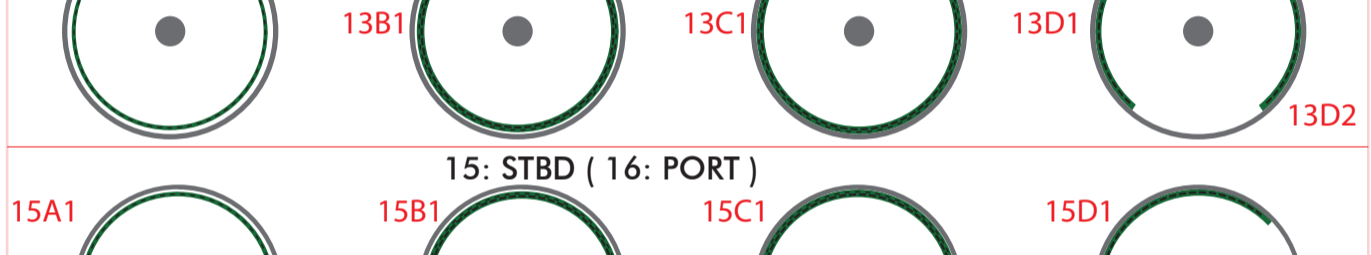

< 5inch >

< 40mm Bofors Gun Tub Racks >

01: STBD (02: PORT)

03: STBD (04: PORT)

05: STBD (06: PORT)

09: STBD (10: PORT)

13: STBD (14: PORT)

15: STBD (16: PORT)

17: STBD (18: PORT)

19: No.3. Turret

07/11: STBD (08/12: PORT)