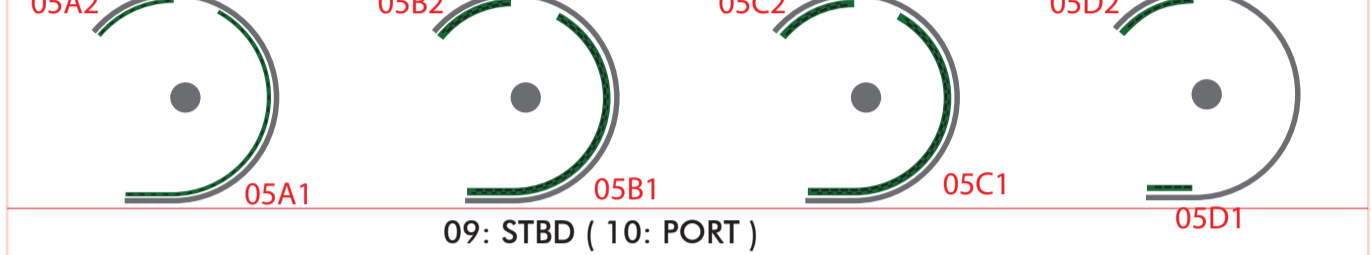

< 5inch >

< 40mm Bofors Gun Tub Racks >

01: STBD (02: PORT)

03: STBD (04: PORT)

05: STBD (06: PORT)

09: STBD (10: PORT)

13: STBD (14: PORT)

15: STBD (16: PORT)

17: STBD (18: PORT)

19: No.3. Turret

07/11: STBD (08/12: PORT)