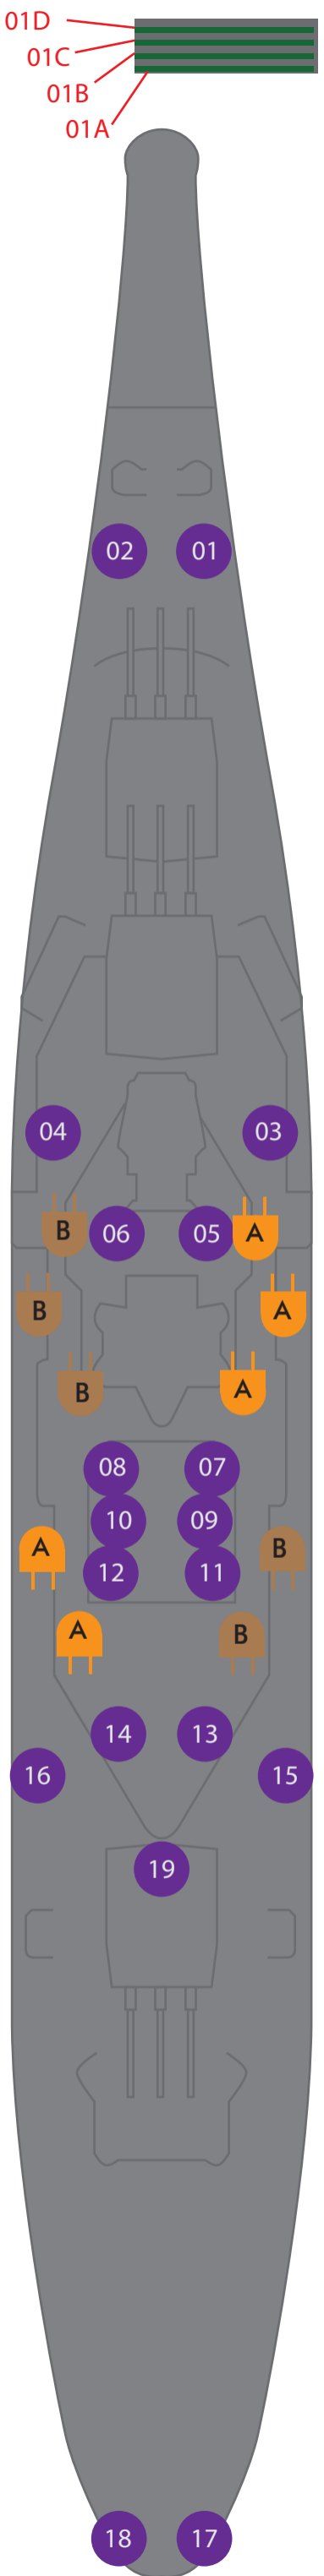

< 5inch >

< 40mm Bofors Gun Tub Racks >

01: STBD (02: PORT)

03: STBD (04: PORT)

05: STBD (06: PORT)

09: STBD (10: PORT)

13: STBD (14: PORT)

15: STBD (16: PORT)

17: STBD (18: PORT)

19: No.3. Turret

07/11: STBD (08/12: PORT)