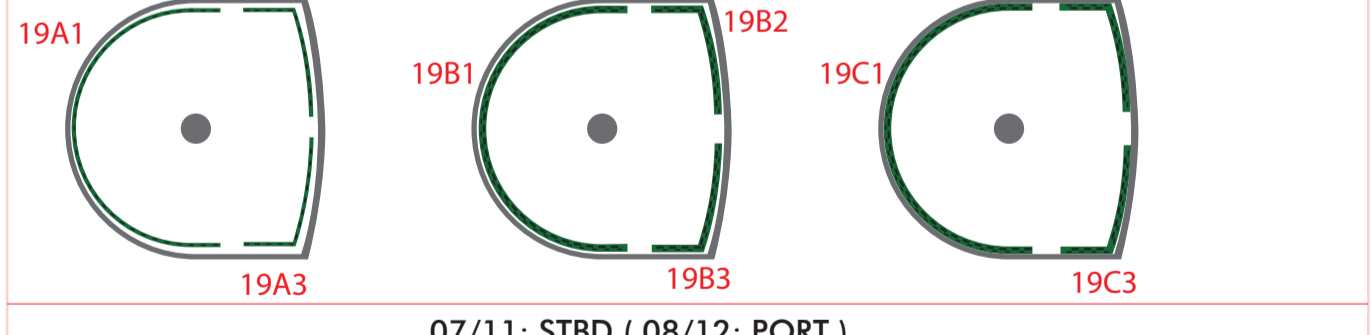

< 5inch >

< 40mm Bofors Gun Tub Racks >

01: STBD (02: PORT)

03: STBD (04: PORT)

05: STBD (06: PORT)

09: STBD (10: PORT)

13: STBD (14: PORT)

15: STBD (16: PORT)

17: STBD (18: PORT)

19: No.3. Turret

07/11: STBD (08/12: PORT)