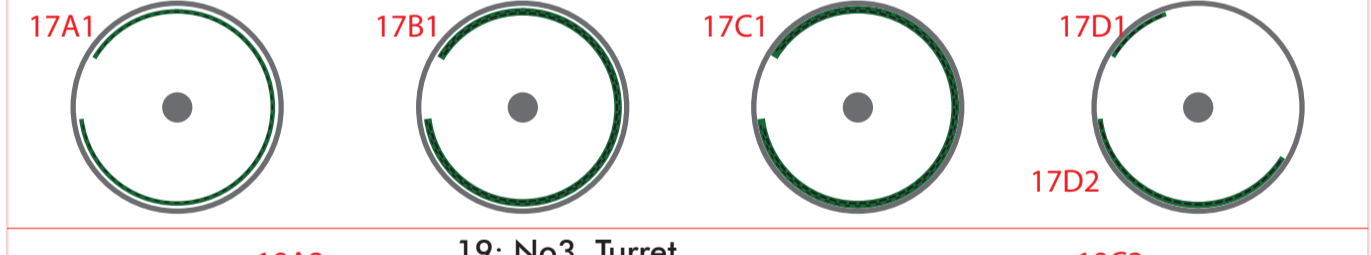

< 5inch >

< 40mm Bofors Gun Tub Racks >

01: STBD (02: PORT)

03: STBD (04: PORT)

05: STBD (06: PORT)

09: STBD (10: PORT)

13: STBD (14: PORT)

15: STBD (16: PORT)

17: STBD (18: PORT)

19: No.3. Turret

07/11: STBD (08/12: PORT)