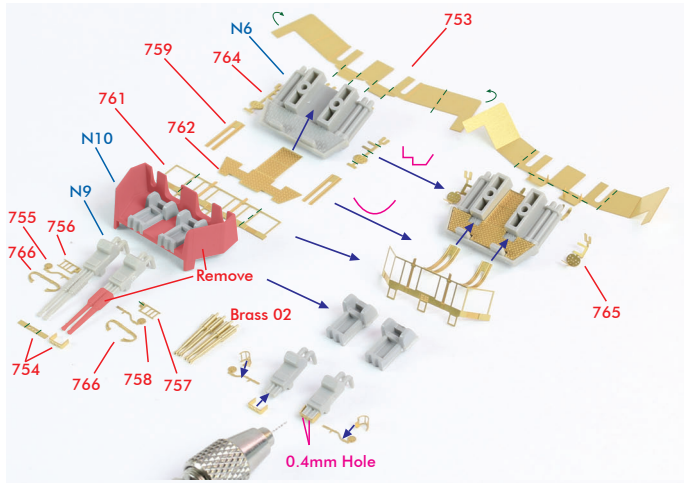

# < 40mm Bofors >

X20

# <Accomodation Ladder>