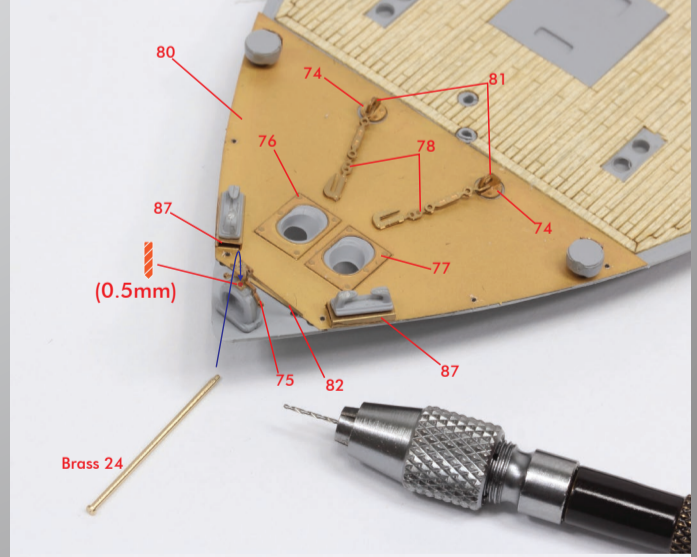

<DESIGNED BY HUN CHUNG>

PONTOS
MODEL.COM

Hobbyway, INC. Printed in Korea

..... Vent Up > ..... Vent Down >