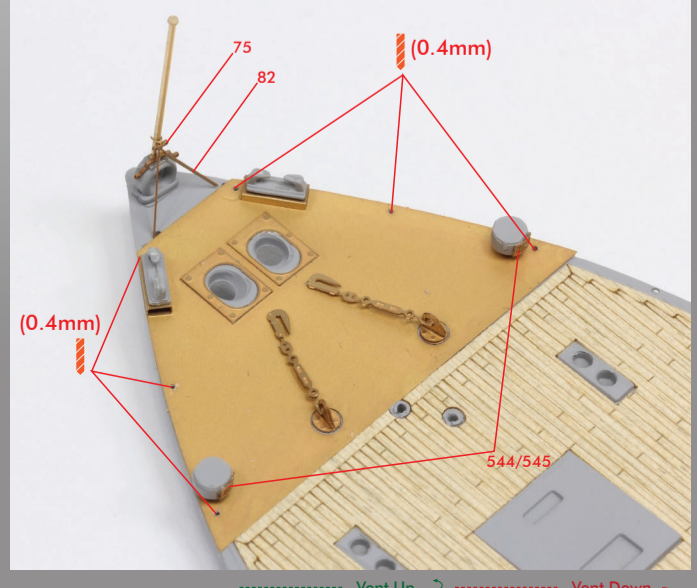

<DESIGNED BY HUN CHUNG>

PONTOS
MODEL.COM

Hobbyway, INC. Printed in Korea

..... Vent Up > ..... Vent Down >