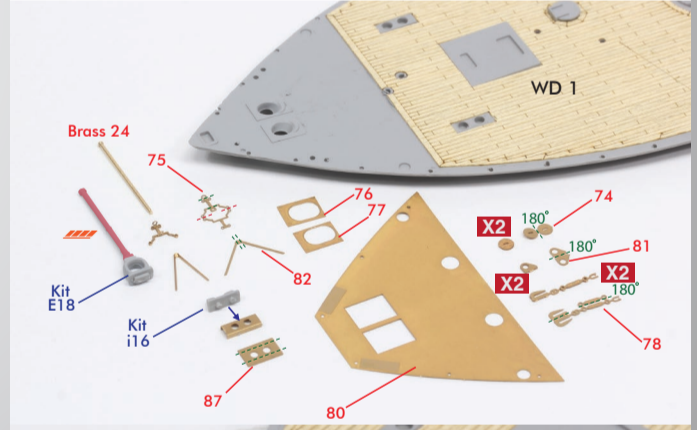

< JACK STAFF >

<DESIGNED BY HUN CHUNG>

PONTOS
MODEL.COM

Hobbyway, INC. Printed in Korea

..... Vent Up > ..... Vent Down >